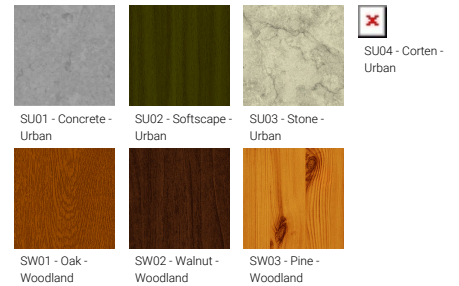

Special finishes upon request