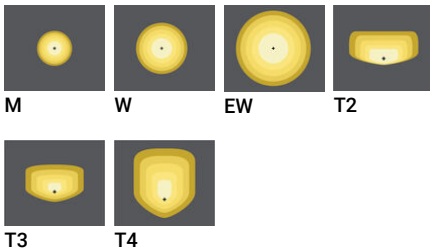

**GANDALF 24 (GA-90242)**

**Product description**

1 side

microVos microPrim™

**Luminaire Structure**

- Die-cast aluminium housing
- Pre-treated before powder coating ensuring high corrosion resistance
- Single cable entry
- One cable gland supplied with 0.5 m of 3x1.0 sqmm outdoor cable

- Stainless steel fasteners in grade 304 with zinc flake coating (ZFC)
- Durable silicone rubber gasket
- Clear toughened glass
- High-efficiency polycarbonate lens

- Integral control gear
- Surge protection 10kV

**Optic**

**Product colour**

**Special finishes upon request**

**GANDALF 24 (GA-90242)**

**Technical information**

<b>Material</b>	Aluminium
<b>Light source</b>	24 LED
<b>Power</b>	53 W
<b>Lumen</b>	5777 - 7027 lm
<b>Efficacy</b>	107 - 130 lm/W
<b>Driver option</b>	Integral control gear
<b>Driver</b>	Constant current (CC)
<b>Input voltage</b>	220-240 V 50/60 Hz
<b>Optic</b>	M, W, EW, T2, T3, T4
<b>Optic value</b>	30°, 52°, 108°, 144°x47°, 140°x71°, 100°x81°