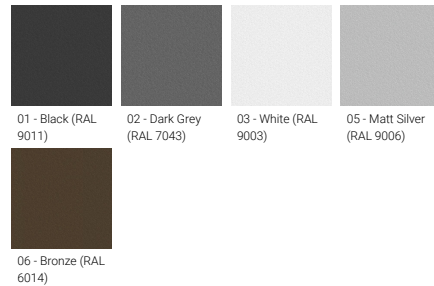

Product colour