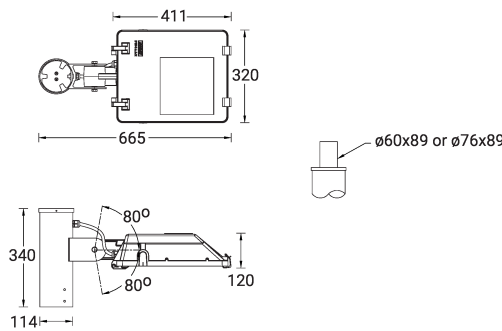

GANDALF 24 (GA-90242)

Technical information

Material	Aluminium
Light source	24 LED
Power	53 W
Lumen	5777 - 7027 lm
Efficacy	107 - 130 lm/W
Driver option	Integral control gear
Driver	Constant current (CC)
Input voltage	220-240 V 50/60 Hz
Optic	M, W, EW, T2, T3, T4
Optic value	30°, 52°, 108°, 144°x47°, 140°x71°, 100°x81°

CCT / CRI	3000K CRI80, 4000K CRI80
Bug	B1-U0-G1, B2-U0-G0, B2-U0-G2, B3-U0-G0, B3-U0-G1
ULR	<1%
ULOR	<1%
CIE flux code n°3	97, 98, 99
Dimming type	On/Off, 1-10V, DALI
Product colours	Black, Dark Grey, White, Matt Silver, Bronze, Concrete - Urban, Softscape - Urban, Stone - Urban, Corten - Urban, Oak - Woodland, Walnut - Woodland, Pine - Woodland
Weight	9.7 kg
Operating temperature	-20 °C to 40 °C
EPA (m2)	0.096

Cable	One cable gland supplied with 0.5 m of 3x1.0 sqmm outdoor cable
Through wiring	Single cable entry
Lens / Reflector / Optic	Clear toughened glass, High-efficiency polycarbonate lens
MacAdam Ellipse	3 SDCM
Lifetime L90B10 (hours)	> 90,000
Lifetime L80B10 (hours)	> 90,000
Lifetime L80B50 (hours)	> 90,000
Variants (On/Off, 1-10V, DALI)	Compatible with EN/ IEC 60598-2-22: Suitable for emergency installations as central supply, non-maintained (Z0)

GA-90242