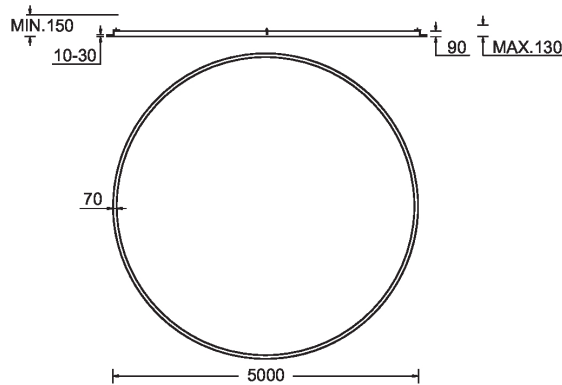

GAVLE 1 (GAV-80074)

Technical information

Material	Aluminium
Light source	5376 LED
Power	296 W
Lumen	8682 lm
Efficacy	29 lm/W
Driver option	Remote driver (included)

Driver	Constant current (CC)
Input voltage	220-240 V 50/60 Hz
Optic	0
Optic value	102°
CCT / CRI	RGBW30, RGBW40
Dimming type	DMX, DMX/RDM

Product colours	Black, White, Matt Silver, Concrete - Urban, Softscape - Urban, Stone - Urban, Corten - Urban, Oak - Woodland, Walnut - Woodland, Pine - Woodland
Weight	40.2 kg
Operating temperature	-20 °C to 40 °C
Variants (DMX/RDM)	Compatible with EN/ IEC 60598-2-22: Suitable for emergency installations as central supply, non-maintained (Z0)

GAV-80074