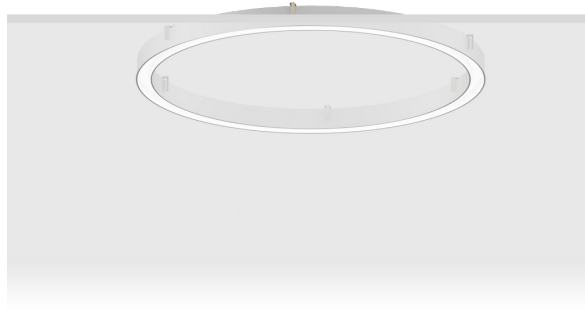

GAVLE 1 (GAV-80074)

Product description

Down - 70x90 mm - 5000 mm - RGBW DMX

microPrim™

Luminaire Structure

- Extruded aluminium bended profile with powder coating
- Passive thermal management
- Stainless steel fasteners in grade 304 with zinc flake coating (ZFC)
- Opal PMMA diffuser (UGR <19) for glare control
- Remote driver (included)
- Stainless steel brackets and screws for mounting
- Wireless control available through Bluetooth connection
- Daylight and occupancy sensor options
- Down light distribution only

Optic

0

Product colour

01 - Black (RAL 9011) 03 - White (RAL 9003) 05 - Matt Silver (RAL 9006)

Special finishes upon request

SU01 - Concrete - Urban SU02 - Softscape - Urban SU03 - Stone - Urban SU04 - Corten - Urban

SW01 - Oak - Woodland SW02 - Walnut - Woodland SW03 - Pine - Woodland

GAVLE 1 (GAV-80074)

Technical information

Material	Aluminium
Light source	5376 LED
Power	296 W
Lumen	8682 lm
Efficacy	29 lm/W
Driver option	Remote driver (included)