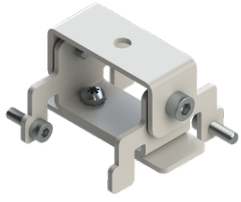

**GAVLE 3** (GAV-80173)

**Product description**

Down - 60x90 mm - 5000 mm - RGBW

microPrim™

**Luminaire Structure**

- Extruded aluminium bended profile with powder coating
- Passive thermal management
- Stainless steel fasteners in grade 304 with zinc flake coating (ZFC)
- Opal PMMA diffuser (UGR <19) for glare control
- Integral control gear
- Steel brackets for ceiling down mounting option
- Up and down light distribution options
- Wireless control available through Bluetooth connection

GAV-80173

**GAVLE 3** (GAV-80173)**Accessory**

---

---

Ceiling-mounting bracket (40  
mm profile)  
**A81381**

---

---

DALI Control System  
**Control-DALI**