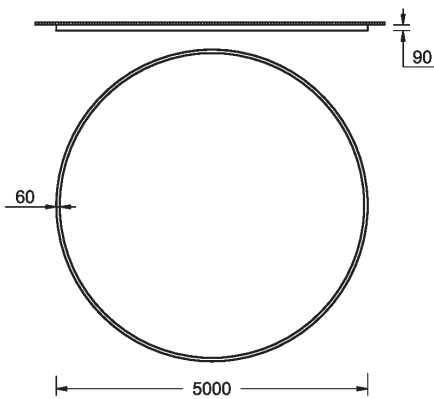

GAVLE 3 (GAV-80173)

Technical information

Material	Aluminium
Light source	5376 LED
Power	296 W
Lumen	8682 lm
Efficacy	29 lm/W
Driver option	Integral control gear

Driver	Constant current (CC)
Input voltage	220-240 V 50/60 Hz
Optic	0
Optic value	102°
CCT / CRI	RGBW30, RGBW40
Dimming type	Bluetooth

Product colours	Black, White, Matt Silver, Concrete - Urban, Softscape - Urban, Stone - Urban, Corten - Urban, Oak - Woodland, Walnut - Woodland, Pine - Woodland
Weight	40.1 kg
Operating temperature	-20 °C to 40 °C
Variants (Bluetooth)	Compatible with EN/ IEC 60598-2-22: Suitable for emergency installations as central supply, non-maintained (Z0)

GAV-80173