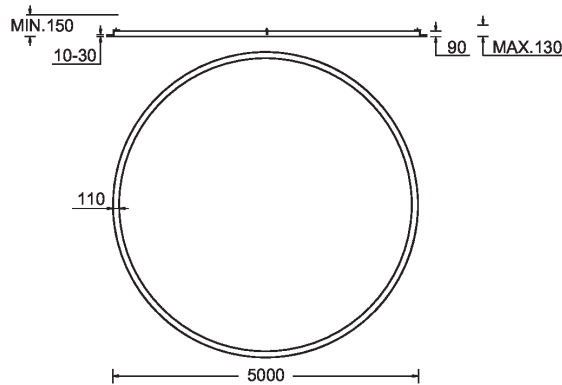

GAVLE 2 (GAV-80374)

Technical information

Material	Aluminium
Light source	13824 LED
Power	480 W
Lumen	18957 lm
Efficacy	39 lm/W
Driver option	Integral control gear

Driver	Constant current (CC)
Input voltage	220-240 V 50/60 Hz
Optic	0
Optic value	102°
CCT / CRI	RGBW30, RGBW40
Dimming type	DMX, DMX/RDM

Product colours	Black, White, Matt Silver, Concrete - Urban, Softscape - Urban, Stone - Urban, Corten - Urban, Oak - Woodland, Walnut - Woodland, Pine - Woodland
Weight	54.4 kg
Operating temperature	-20 °C to 40 °C
Variants (DMX/RDM)	Compatible with EN/ IEC 60598-2-22: Suitable for emergency installations as central supply, non-maintained (Z0)

GAV-80374