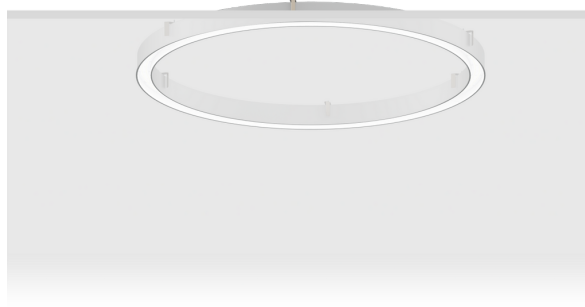

GAVLE 2 (GAV-80374)

Product description

Down - 110x90 mm - 5000 mm - RGBW DMX

microPrim™

Luminaire Structure

- Extruded aluminium bended profile with powder coating
- Passive thermal management
- Stainless steel fasteners in grade 304 with zinc flake coating (ZFC)
- Opal PMMA diffuser (UGR <19) for glare control
- Integral control gear
- Stainless steel brackets and screws for mounting
- Wireless control available through Bluetooth connection
- Daylight and occupancy sensor options
- Down light distribution only

Optic

0

Product colour

01 - Black (RAL 9011) 03 - White (RAL 9003) 05 - Matt Silver (RAL 9006)

Special finishes upon request

SU01 - Concrete - Urban SU02 - Softscape - Urban SU03 - Stone - Urban SU04 - Corten - Urban

SW01 - Oak - Woodland SW02 - Walnut - Woodland SW03 - Pine - Woodland

GAVLE 2 (GAV-80374)

Technical information

Material	Aluminium
Light source	13824 LED
Power	480 W
Lumen	18957 lm
Efficacy	39 lm/W
Driver option	Integral control gear