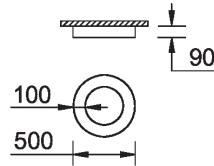

GAVLE 4 (GAV-80402)

Technical information

Material	Aluminium
Light source	576 LED
Power	37 W
Lumen	4125 lm
Efficacy	111 lm/W
Driver option	Remote driver (included)

Driver	Constant current (CC)
Input voltage	220-240 V 50/60 Hz
Optic	0
Optic value	102°
CCT / CRI	TW (2700K - 6500K)
Dimming type	DALI

Product colours	Black, White, Matt Silver, Concrete - Urban, Softscape - Urban, Stone - Urban, Corten - Urban, Oak - Woodland, Walnut - Woodland, Pine - Woodland
Weight	3.9 kg
Operating temperature	-20 °C to 40 °C
Variants (DALI)	Compatible with EN/ IEC 60598-2-22: Suitable for emergency installations as central supply, non-maintained (Z0)

Gavle 500