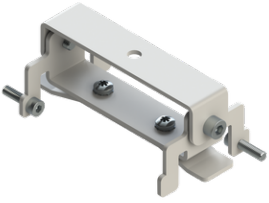

GAVLE 4 (GAV-80402)

Accessory

Ceiling-mounting bracket (60 mm profile)
A81481