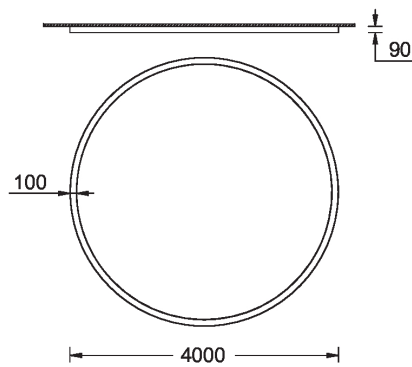

GAVLE 4 (GAV-80464)

Technical information

Material	Aluminium
Light source	10752 LED
Power	373 W
Lumen	14446 lm
Efficacy	39 lm/W
Driver option	Integral control gear

Driver	Constant current (CC)
Input voltage	220-240 V 50/60 Hz
Optic	0
Optic value	102°
CCT / CRI	RGBW30, RGBW40
Dimming type	DMX, DMX/RDM

Product colours	Black, White, Matt Silver, Concrete - Urban, Softscape - Urban, Stone - Urban, Corten - Urban, Oak - Woodland, Walnut - Woodland, Pine - Woodland
Weight	42.8 kg
Operating temperature	-20 °C to 40 °C
Variants (DMX/RDM)	Compatible with EN/ IEC 60598-2-22: Suitable for emergency installations as central supply, non-maintained (Z0)

GAV-80464