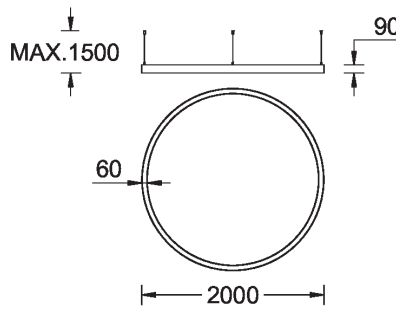

GAVLE 5 (GAV-90034)

Technical information

Material	Aluminium
Light source	1920 LED
Power	108 W
Lumen	3506 lm
Efficacy	32 lm/W
Driver option	Remote driver (included)

Driver	Constant current (CC)
Input voltage	220-240 V 50/60 Hz
Optic	0
Optic value	102°
CCT / CRI	RGBW30, RGBW40
Dimming type	DMX, DMX/RDM

Product colours	Black, White, Matt Silver, Concrete - Urban, Softscape - Urban, Stone - Urban, Corten - Urban, Oak - Woodland, Walnut - Woodland, Pine - Woodland
Weight	15.9 kg
Operating temperature	-20 °C to 40 °C
Variants (DMX/RDM)	Compatible with EN/ IEC 60598-2-22: Suitable for emergency installations as central supply, non-maintained (Z0)

GAV-90034