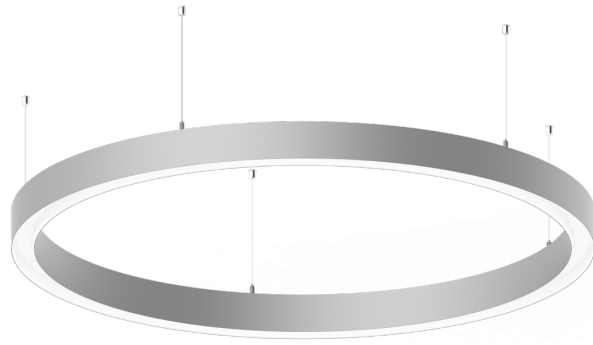

**GAVLE 5 (GAV-90034)**

**Product description**

Down - 60x90 mm - 2000 mm - RGBW DMX

microPrim™

**Luminaire Structure**

- Extruded aluminium bended profile with powder coating
- Passive thermal management
- Stainless steel fasteners in grade 304 with zinc flake coating (ZFC)
- Opal PMMA diffuser (UGR <19) for glare control

- Remote driver (included)
- Stainless steel, adjustable, suspension (1.5 m) complete with electrical wires in white for mounting
- Up and down light distribution options
- Wireless control available through Bluetooth connection

SW01 - Oak - Woodland    SW02 - Walnut - Woodland    SW03 - Pine - Woodland

**GAVLE 5 (GAV-90034)**

**Technical information**

<b>Material</b>	Aluminium
<b>Light source</b>	1920 LED
<b>Power</b>	108 W
<b>Lumen</b>	3506 lm
<b>Efficacy</b>	32 lm/W
<b>Driver option</b>	Remote driver (included)