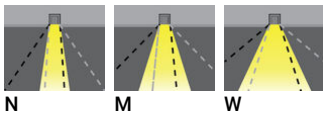

**NORTON 3** (NO-80041)**Product description**

291x291 mm

**Luminaire Structure**

- Die-cast aluminium housing with powder coating
- Die-cast aluminium heat sink with excellent thermal management
- Adjustable: Tilt 30°
- Propriety lens design for high LOR
- Remote driver (included)

**Optic****Product colour**

**NORTON 3 (NO-80041)**

**Technical information**

<b>Material</b>	Aluminium
<b>Light source</b>	4 x 18 LED
<b>Power</b>	126 W
<b>Lumen</b>	9936 - 11348 lm
<b>Efficacy</b>	79 - 90 lm/W
<b>Driver option</b>	Remote driver (included)