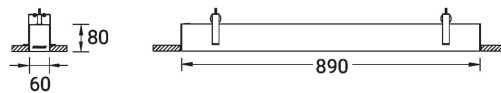

NYBRO 4 (NYB-80311)

Technical information

Material	Aluminium
Light source	108 LED
Power	15 W
Lumen	1371 - 1720 lm
Efficacy	91 - 115 lm/W
Driver option	Integral control gear
Driver	Constant current (CC)

Input voltage	220-240 V 50/60 Hz
Optic	O, P
Optic value	Opal, Micro-prismatic
CCT / CRI	3000K CRI80, 4000K CRI80
Dimming type	On/Off, 1-10V, DALI
Product colours	Black, White, Matt Silver, Concrete - Urban, Softscape - Urban, Stone - Urban, Corten - Urban, Oak - Woodland, Walnut - Woodland, Pine - Woodland
Weight	3.0 kg

Operating temperature	-20 °C to 40 °C
MacAdam Ellipse	3 SDCM
Lifetime L90B10 (hours)	> 23,000
Lifetime L80B10 (hours)	> 45,000
Lifetime L80B50 (hours)	> 50,000
Variants (1-10V, DALI)	Compatible with EN/ IEC 60598-2-22: Suitable for emergency installations as central supply, non-maintained (Z0)

NYB-80311