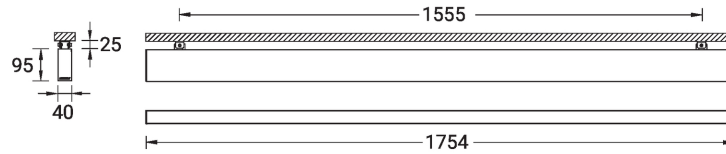

NYBRO 5 (NYB-80542)

Technical information

Material	Aluminium
Light source	216 & 204 LED
Power	75 W
Lumen	7436 - 8204 lm
Efficacy	99 - 109 lm/W
Driver option	Integral control gear
Driver	Constant current (CC)
Input voltage	220-240 V 50/60 Hz

Optic	O, P
Optic value	Opal, Micro-prismatic
Optic (2nd)	O
Optic (2nd) value	Opal
CCT / CRI	3000K CRI80, 4000K CRI80
Dimming type	On/Off, 1-10V, DALI
Product colours	Black, White, Matt Silver, Concrete - Urban, Softscape - Urban, Stone - Urban, Corten - Urban, Oak - Woodland, Walnut - Woodland, Pine - Woodland
Weight	5.1 kg

Operating temperature	-20 °C to 40 °C
MacAdam Ellipse	3 SDCM
Lifetime L90B10 (hours)	> 23,000
Lifetime L80B10 (hours)	> 45,000
Lifetime L80B50 (hours)	> 50,000
Variants (On/Off, 1-10V, DALI)	Compatible with EN/ IEC 60598-2-22: Suitable for emergency installations as central supply, non-maintained (Z0)

NYB-80542