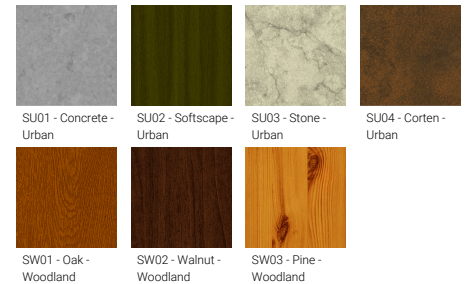

Special finishes upon request