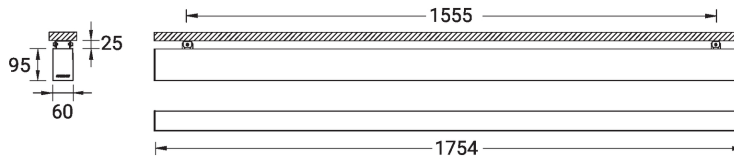

NYBRO 6 (NYB-80741)

Technical information

Material	Aluminium
Light source	216 & 204 LED
Power	75 W
Lumen	8619 - 9723 lm
Efficacy	115 - 130 lm/W
Driver option	Integral control gear
Driver	Constant current (CC)
Input voltage	220-240 V 50/60 Hz

Optic	O, P
Optic value	Opal, Micro-prismatic
Optic (2nd)	O
Optic (2nd) value	Opal
CCT / CRI	3000K CRI80, 4000K CRI80
Dimming type	On/Off, 1-10V, DALI
Product colours	Black, White, Matt Silver, Concrete - Urban, Softscape - Urban, Stone - Urban, Corten - Urban, Oak - Woodland, Walnut - Woodland, Pine - Woodland
Weight	6.6 kg

Operating temperature	-20 °C to 40 °C
MacAdam Ellipse	3 SDCM
Lifetime L90B10 (hours)	> 23,000
Lifetime L80B10 (hours)	> 45,000
Lifetime L80B50 (hours)	> 50,000
Variants (On/Off, 1-10V, DALI)	Compatible with EN/ IEC 60598-2-22: Suitable for emergency installations as central supply, non-maintained (Z0)

NYB-80741