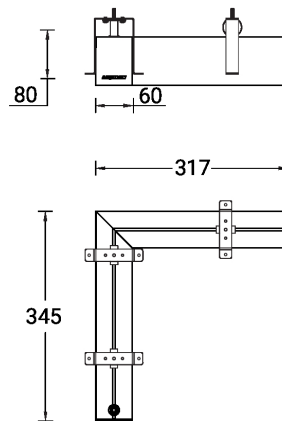

NYBRO 11 (NYB-80791-RE)

Technical information

Material	Aluminium
Light source	72 LED
Power	11 W
Lumen	915 - 1147 lm
Efficacy	83 - 104 lm/W
Driver option	Integral control gear
Driver	Constant current (CC)

Input voltage	220-240 V 50/60 Hz
Optic	O, P
Optic value	Opal, Micro-prismatic
CCT / CRI	3000K CRI80, 4000K CRI80
Dimming type	On/Off, DALI
Product colours	Black, White, Matt Silver, Concrete - Urban, Softscape - Urban, Stone - Urban, Corten - Urban, Oak - Woodland, Walnut - Woodland, Pine - Woodland
Weight	3.0 kg

Operating temperature	-20 °C to 40 °C
MacAdam Ellipse	3 SDCM
Lifetime L90B10 (hours)	> 23,000
Lifetime L80B10 (hours)	> 45,000
Lifetime L80B50 (hours)	> 50,000
Variants (On/Off, DALI)	Compatible with EN/ IEC 60598-2-22: Suitable for emergency installations as central supply, non-maintained (Z0)

NYB-80791-RE