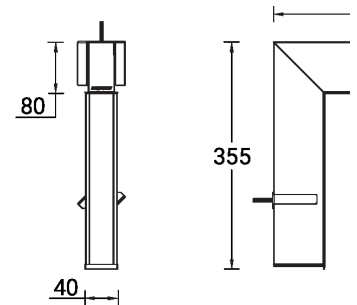

NYB-81091-RE, NYB-81092-RE