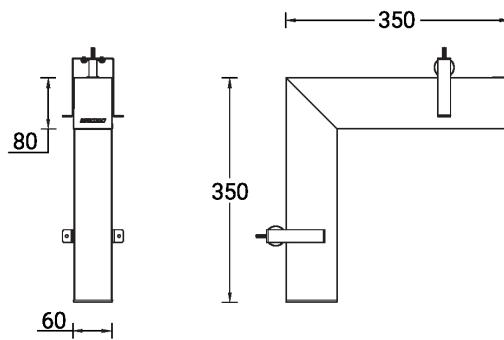

NYBRO 11 (NYB-81081-RE)

Technical information

Material	Aluminium
Light source	72 LED
Power	11 W
Lumen	915 - 1147 lm
Efficacy	83 - 104 lm/W
Driver option	Integral control gear
Driver	Constant current (CC)

Input voltage	220-240 V 50/60 Hz
Optic	O, P
Optic value	Opal, Micro-prismatic
CCT / CRI	3000K CRI80, 4000K CRI80
Dimming type	On/Off, DALI
Product colours	Black, White, Matt Silver, Concrete - Urban, Softscape - Urban, Stone - Urban, Corten - Urban, Oak - Woodland, Walnut - Woodland, Pine - Woodland
Weight	2.5 kg

Operating temperature	-20 °C to 40 °C
MacAdam Ellipse	3 SDCM
Lifetime L90B10 (hours)	> 23,000
Lifetime L80B10 (hours)	> 45,000
Lifetime L80B50 (hours)	> 50,000
Variants (On/Off, DALI)	Compatible with EN/ IEC 60598-2-22: Suitable for emergency installations as central supply, non-maintained (Z0)

NYB-81081-RE, NYB-81082-RE, NYB-81083-RE