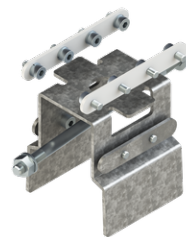

**OULU 10** (OUL-90201)

**Product description**

Down - 90° - R500 - White light

microPrim™

**Luminaire Structure**

- Extruded aluminium bended profile with powder coating
- Passive thermal management
- Stainless steel fasteners in grade 304 with zinc flake coating (ZFC)
- Opal PMMA diffuser (UGR <19) for glare control

- Integral control gear for On/Off (-ND), DALI (-DA). Remote driver is included for 1-10V (-DI)
- Stainless steel, adjustable, suspension (1.5 m) complete with electrical wires in white for mounting
- Up and down light distribution options
- Wireless control available through Bluetooth connection

OUL-90201

**OULU 10** (OUL-90201)**Accessory**

Supply cable surface mounting  
box  
**A80981**

Wireless bluetooth converter  
**A90291**

Xpress wireless switch  
**A90591**

Continuous-coupler bracket  
**A81781**

DALI Control System  
**Control-DALI**