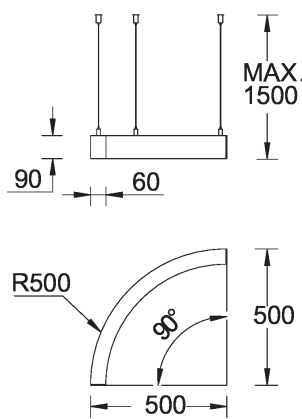

OULU 10 (OUL-90201)

Technical information

Material	Aluminium
Light source	96 LED
Power	12 W
Lumen	1204 - 1254 lm
Efficacy	100 - 105 lm/W
Driver option	Integral control gear for On/Off (-ND), DALI (-DA). Remote driver is included for 1-10V (-DI)

Driver	Constant current (CC)
Input voltage	220-240 V 50/60 Hz
Optic	0
Optic value	Opal
CCT / CRI	3000K CRI80, 4000K CRI80
Dimming type	On/Off, 1-10V, DALI

Product colours	Black, White, Matt Silver, Concrete - Urban, Softscape - Urban, Stone - Urban, Corten - Urban, Oak - Woodland, Walnut - Woodland, Pine - Woodland
Weight	2.4 kg
Operating temperature	-20 °C to 40 °C
Variants (On/Off, 1-10V, DALI)	Compatible with EN/ IEC 60598-2-22: Suitable for emergency installations as central supply, non-maintained (Z0)

OUL-90201