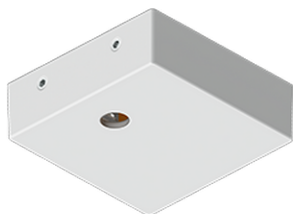

OULU 10 (OUL-90201)

Accessory

Supply cable surface mounting
box
A80981