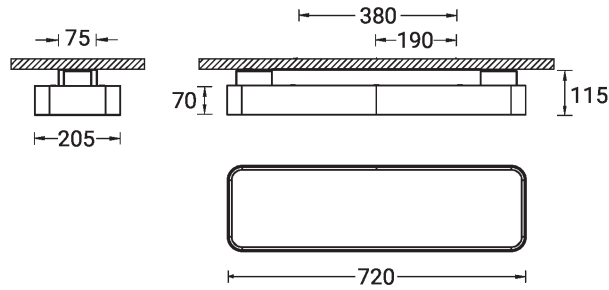

PITTSFIELD 3 (PIT-80202)

Technical information

Material	Aluminium
Light source	288 LED
Power	32 W
Lumen	3306 - 3771 lm
Efficacy	103 - 118 lm/W
Driver option	Integral control gear
Driver	Constant current (CC)

Input voltage	220-240 V 50/60 Hz
Optic	O, P
Optic value	Opal, Micro-prismatic
CCT / CRI	3000K CRI80, 4000K CRI80
Dimming type	On/Off, 1-10V, DALI
Product colours	Black, White, Matt Silver, Concrete - Urban, Softscape - Urban, Stone - Urban, Corten - Urban, Oak - Woodland, Walnut - Woodland, Pine - Woodland
Weight	4.2 kg

Operating temperature	-20 °C to 40 °C
MacAdam Ellipse	3 SDCM
Lifetime L90B10 (hours)	> 23,000
Lifetime L80B10 (hours)	> 45,000
Lifetime L80B50 (hours)	> 50,000
Variants (1-10V, DALI)	Compatible with EN/ IEC 60598-2-22: Suitable for emergency installations as central supply, non-maintained (Z0)

PIT-80202