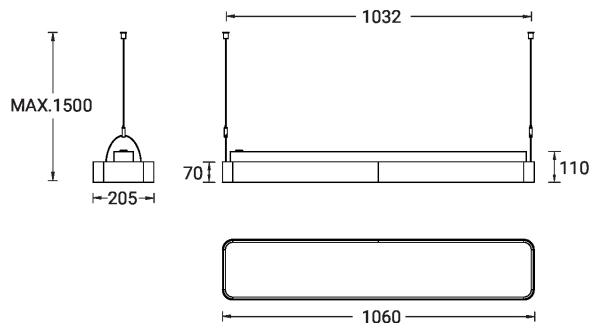

PITTSFIELD 4 (PIT-90013)

Technical information

Material	Aluminium	Input voltage	220-240 V 50/60 Hz	MacAdam Ellipse	3 SDCM
Light source	864 LED	Optic	O, P	Lifetime L90B10 (hours)	> 23,000
Power	43 W	CCT / CRI	TW (2700K - 6500K)	Lifetime L80B10 (hours)	> 45,000
Lumen	5444 lm	Dimming type	DALI	Lifetime L80B50 (hours)	> 50,000
Efficacy	101 lm/W	Product colours	Black, White, Matt Silver, Concrete - Urban, Softscape - Urban, Stone - Urban, Corten - Urban, Oak - Woodland, Walnut - Woodland, Pine - Woodland	Variants (DALI)	Compatible with EN/ IEC 60598-2-22: Suitable for emergency installations as central supply, non-maintained (Z0)
Driver option	Integral control gear				
Driver	Constant current (CC)	Weight	4.7 kg		
		Operating temperature	-20 °C to 40 °C		

PIT-90013