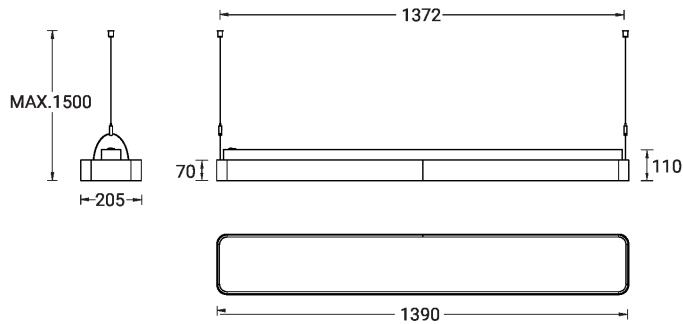

PITTSFIELD 4 (PIT-90023)

Technical information

Material	Aluminium	Input voltage	220-240 V 50/60 Hz	MacAdam Ellipse	3 SDCM
Light source	1152 LED	Optic	O, P	Lifetime L90B10 (hours)	> 23,000
Power	58 W	CCT / CRI	TW (2700K - 6500K)	Lifetime L80B10 (hours)	> 45,000
Lumen	6222 lm	Dimming type	DALI	Lifetime L80B50 (hours)	> 50,000
Efficacy	86 lm/W	Product colours	Black, White, Matt Silver, Concrete - Urban, Softscape - Urban, Stone - Urban, Corten - Urban, Oak - Woodland, Walnut - Woodland, Pine - Woodland	Variants (DALI)	Compatible with EN/ IEC 60598-2-22: Suitable for emergency installations as central supply, non-maintained (Z0)
Driver option	Integral control gear				
Driver	Constant current (CC)				
		Weight	5.9 kg		
		Operating temperature	-20 °C to 40 °C		

PIT-90023