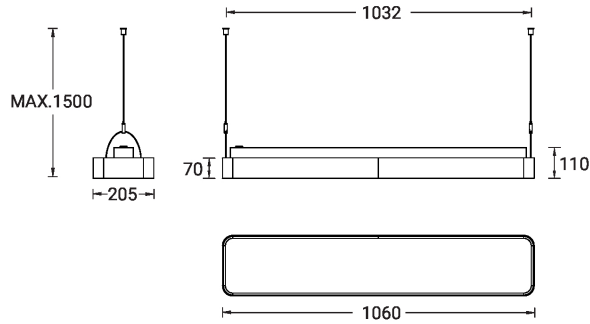

PITTSFIELD 4 (PIT-90113)

Technical information

Material	Aluminium	Optic	O, P	Weight	5.2 kg
Light source	864 & 480 LED	Optic value	107°, 93°	Operating temperature	-20 °C to 40 °C
Power	84 W	Optic (2nd)	O	MacAdam Ellipse	3 SDCM
Lumen	5231 lm	Optic (2nd) value	105°	Lifetime L90B10 (hours)	> 23,000
Driver option	Integral control gear	CCT / CRI	TW (2700K - 6500K)	Lifetime L80B10 (hours)	> 45,000
Driver	Constant current (CC)	Dimming type	DALI	Lifetime L80B50 (hours)	> 50,000
Input voltage	220-240 V 50/60 Hz	Product colours	Black, White, Matt Silver, Concrete - Urban, Softscape - Urban, Stone - Urban, Corten - Urban, Oak - Woodland, Walnut - Woodland, Pine - Woodland	Variants (DALI)	Compatible with EN/ IEC 60598-2-22: Suitable for emergency installations as central supply, non- maintained (Z0)

PIT-90113