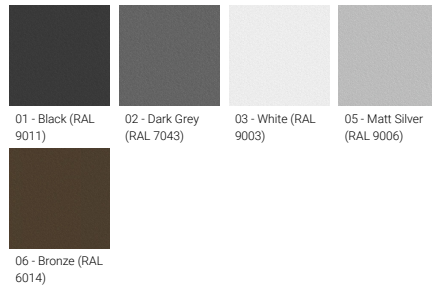

Optic

Product colour

Special finishes upon request

PRAGUE 3 (PRA-10022) (Version 2)

Technical information

Material	Aluminium
Light source	12 LED
Power	20 W
Lumen	1938 - 2391 lm
Efficacy	102 - 126 lm/W
Driver option	Integral control gear
Driver	Constant current (CC)
Input voltage	220-240 V 50/60 Hz
Optic	M, W, EW, T2, T3, T4, ME

Optic value	30°x20°, 54°x33°, 104°x66°, 139°x56°, 126°x65°, 103°x68°, 137x57°
CCT / CRI	2700K CRI80, 3000K CRI80, 4000K CRI80
Bug	B0-U2-G1, B0-U3-G1, B1-U3-G1
ULR	2%, 3%, 7%, 8%, 9%, <1%
ULOR	0.03, 2%, 3%, 7%, 8%, 9%
CIE flux code n°3	95, 97
Dimming type	On/Off, 1-10V, DALI
Product colours	Black, Dark Grey, White, Matt Silver, Bronze, Concrete - Urban, Softscape - Urban, Stone - Urban, Corten - Urban, Oak - Woodland, Walnut - Woodland, Pine - Woodland
Weight	10.4 kg