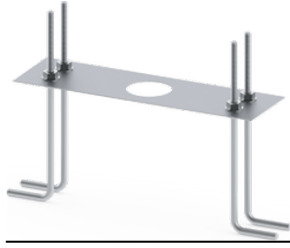

PRAGUE 3 (PRA-10022) (Version 2)

Product description

260x75 mm - 1000 mm

microPrim™

DARKSKY APPROVED
Reduces light pollution
Certified by DarkSky.org

Luminaire Structure

- Die-cast aluminium housing and frame
- Extruded aluminium column
- Pre-treated before powder coating ensuring high corrosion resistance
- Single cable entry
- One IP68 connector supplied with 0.2 m of 3x1.0 sqmm outdoor cable
- Stainless steel fasteners in grade 304 with zinc flake coating (ZFC)
- Durable silicone rubber gasket
- Clear toughened glass
- High-efficiency PMMA lens
- Integral control gear

Operating temperature	-20 °C to 40 °C
Cable	One IP68 connector supplied with 0.2 m of 3x1.0 sqmm outdoor cable
Through wiring	Single cable entry
Lens / Reflector / Optic	Clear toughened glass, High-efficiency PMMA lens
MacAdam Ellipse	3 SDCM
Lifetime L90B10 (hours)	> 90,000
Lifetime L80B10 (hours)	> 90,000
Lifetime L80B50 (hours)	> 90,000
Variants (On/Off, 1-10V, DALI)	Compatible with EN/ IEC 60598-2-22: Suitable for emergency installations as central supply, non-maintained (ZO)

PRA-10022

Accessory

DALI Control System
Control-DALI

Anchor bolt
A12091