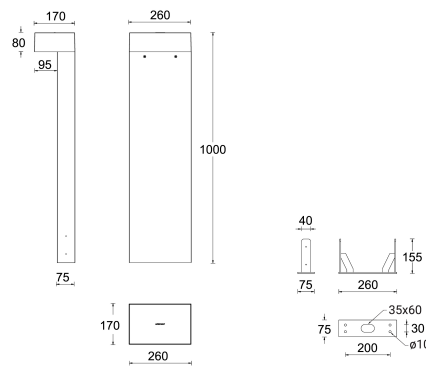

PRAGUE 3 (PRA-10022) (Version 2)

Technical information

Material	Aluminium
Light source	12 LED
Power	20 W
Lumen	1938 - 2391 lm
Efficacy	102 - 126 lm/W
Driver option	Integral control gear
Driver	Constant current (CC)
Input voltage	220-240 V 50/60 Hz
Optic	M, W, EW, T2, T3, T4, ME

Optic value	30°x20°, 54°x33°, 104°x66°, 139°x56°, 126°x65°, 103°x68°, 137x57°
CCT / CRI	2700K CRI80, 3000K CRI80, 4000K CRI80
Bug	B0-U2-G1, B0-U3-G1, B1-U3-G1
ULR	2%, 3%, 7%, 8%, 9%, <1%
ULOR	0.03, 2%, 3%, 7%, 8%, 9%
CIE flux code n°3	95, 97
Dimming type	On/Off, 1-10V, DALI
Product colours	Black, Dark Grey, White, Matt Silver, Bronze, Concrete - Urban, Softscape - Urban, Stone - Urban, Corten - Urban, Oak - Woodland, Walnut - Woodland, Pine - Woodland
Weight	10.4 kg

Operating temperature	-20 °C to 40 °C
Cable	One IP68 connector supplied with 0.2 m of 3x1.0 sqmm outdoor cable
Through wiring	Single cable entry
Lens / Reflector / Optic	Clear toughened glass, High-efficiency PMMA lens
MacAdam Ellipse	3 SDCM
Lifetime L90B10 (hours)	> 90,000
Lifetime L80B10 (hours)	> 90,000
Lifetime L80B50 (hours)	> 90,000
Variants (On/Off, 1-10V, DALI)	Compatible with EN/ IEC 60598-2-22: Suitable for emergency installations as central supply, non-maintained (ZO)

PRA-10022