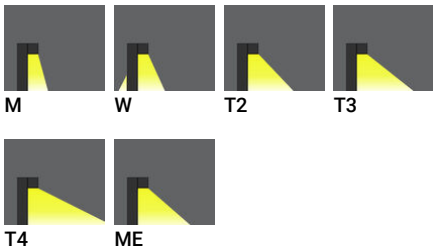

PRAGUE 3 (PRA-10022) (Version 2)

Product description

260x75 mm - 1000 mm

microPrim™

DARKSKY APPROVED
Reduces light pollution
Certified by DarkSky.org

Luminaire Structure

- Die-cast aluminium housing and frame
- Extruded aluminium column
- Pre-treated before powder coating ensuring high corrosion resistance
- Single cable entry
- One IP68 connector supplied with 0.2 m of 3x1.0 sqmm outdoor cable
- Stainless steel fasteners in grade 304 with zinc flake coating (ZFC)
- Durable silicone rubber gasket
- Clear toughened glass
- High-efficiency PMMA lens
- Integral control gear

Optic

Product colour

Special finishes upon request

PRAGUE 3 (PRA-10022) (Version 2)

Technical information

Material	Aluminium
Light source	12 LED
Power	20 W
Lumen	1938 - 2391 lm
Efficacy	102 - 126 lm/W
Driver option	Integral control gear
Driver	Constant current (CC)
Input voltage	220-240 V 50/60 Hz
Optic	M, W, EW, T2, T3, T4, ME

Optic value	30°x20°, 54°x33°, 104°x66°, 139°x56°, 126°x65°, 103°x68°, 137x57°
CCT / CRI	2700K CRI80, 3000K CRI80, 4000K CRI80
Bug	B0-U2-G1, B0-U3-G1, B1-U3-G1
ULR	2%, 3%, 7%, 8%, 9%, <1%
ULOR	0.03, 2%, 3%, 7%, 8%, 9%
CIE flux code n°3	95, 97
Dimming type	On/Off, 1-10V, DALI
Product colours	Black, Dark Grey, White, Matt Silver, Bronze, Concrete - Urban, Softscape - Urban, Stone - Urban, Corten - Urban, Oak - Woodland, Walnut - Woodland, Pine - Woodland
Weight	10.4 kg

Operating temperature	-20 °C to 40 °C
Cable	One IP68 connector supplied with 0.2 m of 3x1.0 sqmm outdoor cable
Through wiring	Single cable entry
Lens / Reflector / Optic	Clear toughened glass, High-efficiency PMMA lens
MacAdam Ellipse	3 SDCM
Lifetime L90B10 (hours)	> 90,000
Lifetime L80B10 (hours)	> 90,000
Lifetime L80B50 (hours)	> 90,000
Variants (On/Off, 1-10V, DALI)	Compatible with EN/ IEC 60598-2-22: Suitable for emergency installations as central supply, non-maintained (ZO)