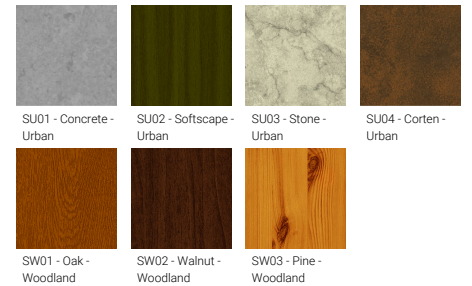

Optic

Product colour

Special finishes upon request

PRAGUE 3 (PRA-10022) (Version 2)

Technical information

Material	Aluminium
Light source	12 LED
Power	20 W
Lumen	1938 - 2391 lm
Efficacy	102 - 126 lm/W
Driver option	Integral control gear
Driver	Constant current (CC)
Input voltage	220-240 V 50/60 Hz
Optic	M, W, EW, T2, T3, T4, ME

Optic value	30°x20°, 54°x33°, 104°x66°, 139°x56°, 126°x65°, 103°x68°, 137x57°
CCT / CRI	2700K CRI80, 3000K CRI80, 4000K CRI80
Bug	B0-U2-G1, B0-U3-G1, B1-U3-G1
ULR	2%, 3%, 7%, 8%, 9%, <1%
ULOR	0.03, 2%, 3%, 7%, 8%, 9%
CIE flux code n°3	95, 97
Dimming type	On/Off, 1-10V, DALI
Product colours	Black, Dark Grey, White, Matt Silver, Bronze, Concrete - Urban, Softscape - Urban, Stone - Urban, Corten - Urban, Oak - Woodland, Walnut - Woodland, Pine - Woodland
Weight	10.4 kg