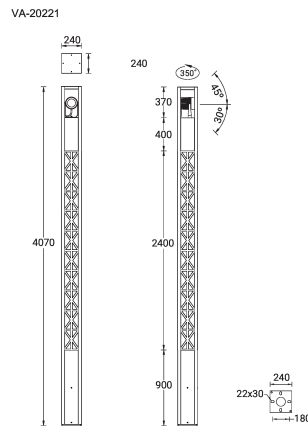

VANCOUVER 46 (VA-20221)

Product description

240x240 mm - 4070 mm - Decorative pattern type 2
(Optic) - 1 projector (Optic 2nd) IP65

microPrim™

Luminaire Structure

- Die-cast aluminium housing
- Extruded aluminium column
- Pre-treated before powder coating ensuring high corrosion resistance
- Single cable entry
- One IP68 connector supplied with 0.3 m of 3x1.0 sqmm outdoor cable
- Stainless steel fasteners in grade 304 with zinc flake coating (ZFC)
- Durable silicone rubber gasket
- High-efficiency optical reflector
- Clear toughened glass
- Integral control gear
- Maximum wind load resistance is 160 km/h
- Surge protection 10kV
- VANCOUVER luminaires with projectors on top and colder than 3000K CCT do not meet the IDA certification requirements

Optic

Product colour

Special finishes upon request

VANCOUVER 46 (VA-20221)

Technical information

Material	Aluminium
Light source	1 COB & 1 COB (Projector)
Power	61 W
Lumen	4188 - 4484 lm
Efficacy	69 - 74 lm/W
Driver option	Integral control gear
Driver	Constant current (CC)
Input voltage	220-240 V 50/60 Hz
Optic	G
Optic value	134°

Optic (2nd)	M, W, VW
Optic (2nd) value	23°, 32°, 43°
CCT / CRI	3000K CRI80, 4000K CRI80
ULR	2%
ULOR	2%
CIE flux code n°3	94
Dimming type	On/Off, 1-10V, DALI
Product colours	Black, Dark Grey, White, Matt Silver, Bronze, Concrete - Urban, Softscape - Urban, Stone - Urban, Corten - Urban, Oak - Woodland, Walnut - Woodland, Pine - Woodland
Weight	52.4 kg
Operating temperature	-20 °C to 40 °C

EPA (m2)	1.154
Cable	One IP68 connector supplied with 0.3 m of 3x1.0 sqmm outdoor cable
Through wiring	Single cable entry
Lens / Reflector / Optic	High-efficiency optical reflector, Clear toughened glass
MacAdam Ellipse	3 SDCM
Lifetime L90B10 (hours)	> 109,000
Lifetime L80B10 (hours)	> 109,000
Lifetime L80B50 (hours)	> 109,000
Variants (On/Off, 1-10V, DALI)	Compatible with EN/ IEC 60598-2-22: Suitable for emergency installations as central supply, non-maintained (Z0)