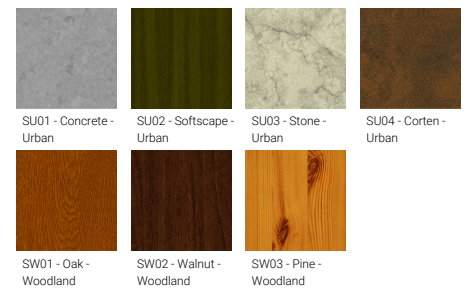

VANCOUVER 46 (VA-20221)

Product description

240x240 mm - 4070 mm - Decorative pattern type 2
(Optic) - 1 projector (Optic 2nd) IP65

microPrim™

Luminaire Structure

- Die-cast aluminium housing
- Extruded aluminium column
- Pre-treated before powder coating ensuring high corrosion resistance
- Single cable entry
- One IP68 connector supplied with 0.3 m of 3x1.0 sqmm outdoor cable
- Stainless steel fasteners in grade 304 with zinc flake coating (ZFC)
- Durable silicone rubber gasket
- High-efficiency optical reflector
- Clear toughened glass
- Integral control gear
- Maximum wind load resistance is 160 km/h
- Surge protection 10kV
- VANCOUVER luminaires with projectors on top and colder than 3000K CCT do not meet the IDA certification requirements

Optic

Product colour

Special finishes upon request

VANCOUVER 46 (VA-20221)

Technical information

Material	Aluminium
Light source	1 COB & 1 COB (Projector)
Power	61 W
Lumen	4188 - 4484 lm
Efficacy	69 - 74 lm/W
Driver option	Integral control gear
Driver	Constant current (CC)
Input voltage	220-240 V 50/60 Hz
Optic	G
Optic value	134°

Optic (2nd)	M, W, VW
Optic (2nd) value	23°, 32°, 43°
CCT / CRI	3000K CRI80, 4000K CRI80
ULR	2%
ULOR	2%
CIE flux code n°3	94
Dimming type	On/Off, 1-10V, DALI
Product colours	Black, Dark Grey, White, Matt Silver, Bronze, Concrete - Urban, Softscape - Urban, Stone - Urban, Corten - Urban, Oak - Woodland, Walnut - Woodland, Pine - Woodland
Weight	52.4 kg
Operating temperature	-20 °C to 40 °C