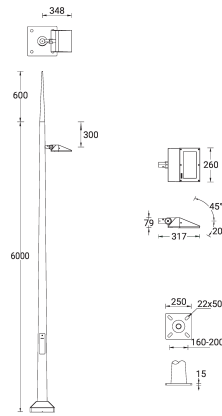

VEKTER 17 (VK-20022)

Technical information

Material	Aluminium
Light source	12 LED
Power	28 W
Lumen	3172 - 3744 lm
Efficacy	117 - 139 lm/W
Driver option	Integral control gear
Driver	Constant current (CC)
Input voltage	220-240 V 50/60 Hz
Optic	M, W, EW, T2, T3, T4, ME
Optic value	30°, 56°, 114°, 139°x60°, 123°x87°, 106°x72°, 140°x62°

CCT / CRI	2700K CRI80, 3000K CRI80, 4000K CRI80
Bug	B1-U0-G0, B1-U0-G1, B2-U0-G0, B3-U0-G0
ULR	<1%
ULOR	<1%
CIE flux code n°3	97, 99
Dimming type	On/Off, DALI
Product colours	Black, Dark Grey, White, Matt Silver, Bronze, Concrete - Urban, Softscape - Urban, Stone - Urban, Corten - Urban, Oak - Woodland, Walnut - Woodland, Pine - Woodland
Weight	61.2 kg
Operating temperature	-20 °C to 50 °C
EPA (m2)	0.023

Cable	One cable gland supplied with 1 m of 3x1.0 sqmm outdoor cable
Through wiring	Single cable entry
Lens / Reflector / Optic	Clear toughened glass, High-efficiency PMMA lens
MacAdam Ellipse	3 SDCM
Lifetime L90B10 (hours)	> 90,000
Lifetime L80B10 (hours)	> 90,000
Lifetime L80B50 (hours)	> 90,000
Variants (On/Off, DALI)	Compatible with EN/ IEC 60598-2-22: Suitable for emergency installations as central supply, non-maintained (Z0)

VK-20022