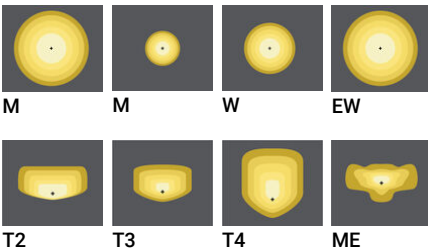

**VEKTER 17 (VK-20022)**

**Product description**

1 side - Supplied with specific 6 m cylindrical, tapered galvanised steel pole: SPT160147-VK-21-24

**Luminaire Structure**

- Die-cast aluminium housing
- Pre-treated before powder coating ensuring high corrosion resistance
- Single cable entry
- One cable gland supplied with 1 m of 3x1.0 sqmm outdoor cable
- Stainless steel fasteners in grade 304 with zinc flake coating (ZFC)
- Durable silicone rubber gasket
- Clear toughened glass
- High-efficiency PMMA lens
- Integral control gear
- Maximum wind load resistance is 140 km/h
- Surge protection 10kV

**Optic**

**Product colour**

**Special finishes upon request**

**VEKTER 17 (VK-20022)**

**Technical information**

<b>Material</b>	Aluminium
<b>Light source</b>	12 LED
<b>Power</b>	28 W
<b>Lumen</b>	3172 - 3744 lm
<b>Efficacy</b>	117 - 139 lm/W
<b>Driver option</b>	Integral control gear
<b>Driver</b>	Constant current (CC)
<b>Input voltage</b>	220-240 V 50/60 Hz
<b>Optic</b>	M, W, EW, T2, T3, T4, ME
<b>Optic value</b>	30°, 56°, 114°, 139°x60°, 123°x87°, 106°x72°, 140°x62°

<b>CCT / CRI</b>	2700K CRI80, 3000K CRI80, 4000K CRI80
<b>Bug</b>	B1-U0-G0, B1-U0-G1, B2-U0-G0, B3-U0-G0
<b>ULR</b>	<1%
<b>ULOR</b>	<1%
<b>CIE flux code n°3</b>	97, 99
<b>Dimming type</b>	On/Off, DALI
<b>Product colours</b>	Black, Dark Grey, White, Matt Silver, Bronze, Concrete - Urban, Softscape - Urban, Stone - Urban, Corten - Urban, Oak - Woodland, Walnut - Woodland, Pine - Woodland
<b>Weight</b>	61.2 kg
<b>Operating temperature</b>	-20 °C to 50 °C
<b>EPA (m2)</b>	0.023