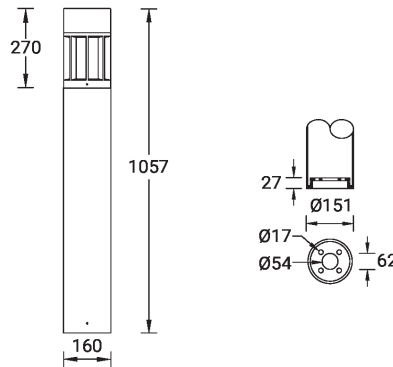

**ATLANTIC 1 (AA-10086-2)**

**Product description**

Ø160 - 1057 mm - Flat top

microPrim™

**Luminaire Structure**

- Die-cast aluminium housing
- Extruded aluminium column
- Pre-treated before powder coating ensuring high corrosion resistance
- Single cable entry
- One IP68 connector supplied with 0.2 m of 3x1.0 sqmm outdoor cable
- Stainless steel fasteners in grade 304 with zinc flake coating (ZFC)
- Durable silicone rubber gasket
- Opal toughened glass diffuser
- Integral control gear

**Optic**

G

**Product colour**

**Special finishes upon request**

**ATLANTIC 1 (AA-10086-2)**

**Technical information**

<b>Material</b>	Aluminium
<b>Light source</b>	1 COB
<b>Power</b>	41 W
<b>Lumen</b>	2075 - 2133 lm
<b>Efficacy</b>	51 - 52 lm/W
<b>Driver option</b>	Integral control gear
<b>Driver</b>	Constant current (CC)
<b>Input voltage</b>	220-240 V 50/60 Hz

<b>Product colours</b>	Black, Dark Grey, White, Matt Silver, Bronze, Concrete - Urban, Softscape - Urban, Stone - Urban, Corten - Urban, Oak - Woodland, Walnut - Woodland, Pine - Woodland
<b>Weight</b>	8.2 kg
<b>Operating temperature</b>	-20 °C to 50 °C
<b>Cable</b>	One IP68 connector supplied with 0.2 m of 3x1.0 sqmm outdoor cable
<b>Through wiring</b>	Single cable entry
<b>Lens / Reflector / Optic</b>	Opal toughened glass diffuser
<b>Variants (1-10V, DALI)</b>	Compatible with EN/ IEC 60598-2-22: Suitable for emergency installations as central supply, non-maintained (Z0)

AA-10086-2

**ATLANTIC 1 (AA-10086-2)**

**Accessory**

---

Anchor bolt  
**A10291**

Power connection box (IP65)  
modification upon request  
**POWER-BOX-IP65**

DALI Control System  
**Control-DALI**