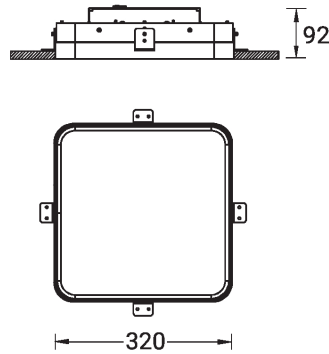

ARDEN 2 (ARD-80105)

Technical information

Material	Aluminium
Light source	672 LED
Power	34 W
Lumen	635 lm
Efficacy	19 lm/W
Driver option	Integral control gear

Driver	Constant current (CC)
Input voltage	220-240 V 50/60 Hz
Optic	O, P
Optic value	108°, 93°
CCT / CRI	RGBW40
Dimming type	DMX, DMX/RDM

Product colours	Black, White, Matt Silver, Concrete - Urban, Softscape - Urban, Stone - Urban, Corten - Urban, Oak - Woodland, Walnut - Woodland, Pine - Woodland
Weight	2.3 kg
Operating temperature	-20 °C to 40 °C
Lens / Reflector / Optic	PMMA diffuser with Opal (UGR <19) and micro prismatic (UGR <13) options for better glare control
Variants (DMX/RDM)	Compatible with EN/ IEC 60598-2-22: Suitable for emergency installations as central supply, non-maintained (Z0)

ARD-80105