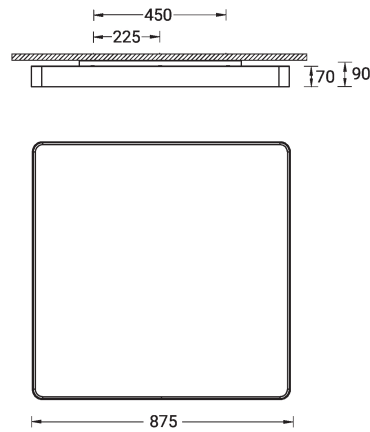

ARDEN 3 (ARD-80242)

Technical information

Material	Aluminium
Light source	1512 LED
Power	162 W
Lumen	18910 - 22203 lm
Efficacy	117 - 137 lm/W
Driver option	Remote driver (included)
Driver	Constant current (CC)
Input voltage	220-240 V 50/60 Hz
Optic	O, P

Optic value	108°, 93°
CCT / CRI	3000K CRI80, 4000K CRI80
Bug	B4-U0-G2
ULR	<1%
ULOR	<1%
CIE flux code n°3	96, 97
Dimming type	On/Off, 1-10V, DALI
Product colours	Black, White, Matt Silver, Concrete - Urban, Softscape - Urban, Stone - Urban, Corten - Urban, Oak - Woodland, Walnut - Woodland, Pine - Woodland
Weight	14.6 kg

Operating temperature	-20 °C to 40 °C
Lens / Reflector / Optic	PMMA diffuser with Opal (UGR <19) and micro prismatic (UGR <13) options for better glare control
MacAdam Ellipse	3 SDCM
Lifetime L90B10 (hours)	> 23,000
Lifetime L80B10 (hours)	> 45,000
Lifetime L80B50 (hours)	> 50,000
Variants (On/Off, 1-10V, DALI)	Compatible with EN/ IEC 60598-2-22: Suitable for emergency installations as central supply, non-maintained (Z0)

ARD-80242