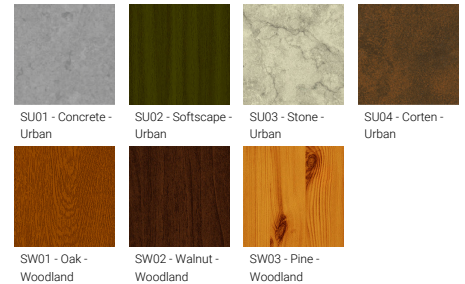

**Optic**

**Product colour**

01 - Black (RAL 9011)    03 - White (RAL 9003)    05 - Matt Silver (RAL 9006)

**Special finishes upon request**

SU01 - Concrete - Urban    SU02 - Softscape - Urban    SU03 - Stone - Urban    SU04 - Corten - Urban  
 SW01 - Oak - Woodland    SW02 - Walnut - Woodland    SW03 - Pine - Woodland

<b>Optic value</b>	108°, 93°
<b>CCT / CRI</b>	3000K CRI80, 4000K CRI80
<b>Bug</b>	B4-U0-G2
<b>ULR</b>	<1%
<b>ULOR</b>	<1%
<b>CIE flux code n°3</b>	96, 97
<b>Dimming type</b>	On/Off, 1-10V, DALI
<b>Product colours</b>	Black, White, Matt Silver, Concrete - Urban, Softscape - Urban, Stone - Urban, Corten - Urban, Oak - Woodland, Walnut - Woodland, Pine - Woodland
<b>Weight</b>	14.6 kg