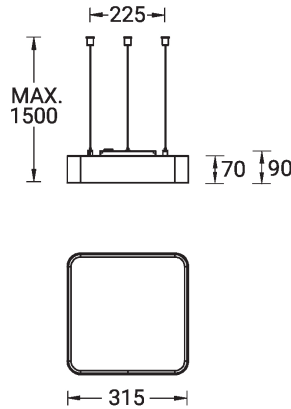

ARDEN 4 (ARD-90004)

Technical information

Material	Aluminium
Light source	672 LED
Power	34 W
Lumen	635 lm
Efficacy	19 lm/W
Driver option	Integral control gear

Driver	Constant current (CC)
Input voltage	220-240 V 50/60 Hz
Optic	O, P
Optic value	108°, 93°
CCT / CRI	RGBW40
Dimming type	DALI

Product colours	Black, White, Matt Silver, Concrete - Urban, Softscape - Urban, Stone - Urban, Corten - Urban, Oak - Woodland, Walnut - Woodland, Pine - Woodland
Weight	2.2 kg
Operating temperature	-20 °C to 40 °C
Lens / Reflector / Optic	PMMA diffuser with Opal (UGR <19) and micro prismatic (UGR <13) options for better glare control

ARD-90004