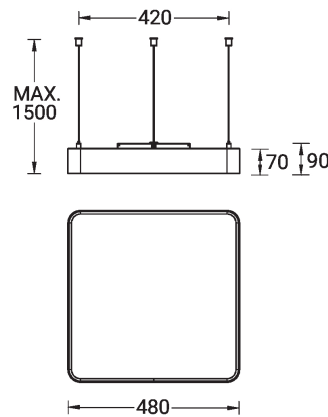

ARDEN 4 (ARD-90123)

Technical information

Material	Aluminium
Light source	960 & 384 LED
Power	65 W
Lumen	7674 - 8344 lm
Efficacy	118 - 128 lm/W
Driver option	Integral control gear
Driver	Constant current (CC)
Input voltage	220-240 V 50/60 Hz
Optic	O, P

Optic value	108°, 96°
Optic (2nd)	0
Optic (2nd) value	180°
CCT / CRI	TW (2700K - 6500K)
Bug	B2-U0-G1
ULR	<1%
ULOR	<1%
CIE flux code n°3	96, 97
Dimming type	DALI

Product colours	Black, White, Matt Silver, Concrete - Urban, Softscape - Urban, Stone - Urban, Corten - Urban, Oak - Woodland, Walnut - Woodland, Pine - Woodland
Weight	5.0 kg
Operating temperature	-20 °C to 40 °C
Lens / Reflector / Optic	PMMA diffuser with Opal (UGR <19) and micro prismatic (UGR <13) options for better glare control
MacAdam Ellipse	3 SDCM
Lifetime L90B10 (hours)	> 23,000
Lifetime L80B10 (hours)	> 45,000
Lifetime L80B50 (hours)	> 50,000
Variants (DALI)	Compatible with EN/ IEC 60598-2-22: Suitable for emergency installations as central supply, non-maintained (Z0)

ARD-90123