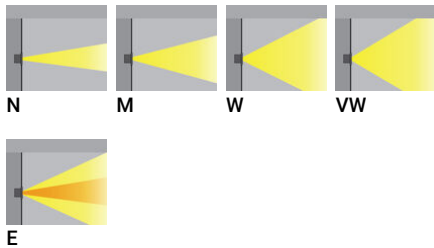

BORNHOLM 3 (BOH-60021)

Product description

Without remote box IP-rated - With remote driver / recessing box - Constant current (CC) 2100 mA

Luminaire Structure

- Stainless steel body in grade 316
- Single cable entry
- One cable gland supplied with 2 m of 2x1.0 sqmm outdoor cable
- Stainless steel fasteners in grade 316
- Durable silicone rubber gasket
- Clear toughened glass
- Remote driver (included)
- Remote box IP-rated is not included and is to be ordered separately for constant current (CC) products
- Recessing box in stainless steel 316 grade
- Luminaire must be submerged when operational
- Maximum depth 2 m
- Outdoor cable needs to be ordered with a specific length
- Maximum distance of the Remote DMX/RDM decoder is 8 m

Optic

Product colour

BORNHOLM 3 (BOH-60021)

Technical information

Material	Stainless Steel
Light source	9 LED
Power	23 W
Lumen	1925 - 2437 lm
Efficacy	84 - 106 lm/W
Driver option	Remote driver (included)
Driver	Constant current (CC)
Input voltage	2100 mA, 9 VDC

Optic	N, M, W, VW, E
Optic value	11°, 17°, 32°, 71°x58°, 43°x11°
CCT / CRI	3000K CRI80, 4000K CRI80
Bug	B2-U0-G0, B3-U0-G0
ULR	<1%
ULOR	<1%
CIE flux code n°3	100
Dimming type	On/Off, 1-10V

Product colours	Stainless Steel
Weight	2.3 kg
Operating temperature	-20 °C to 40 °C
Cable	One cable gland supplied with 2 m of 2x1.0 sqmm outdoor cable
Through wiring	Single cable entry
Lens / Reflector / Optic	Clear toughened glass