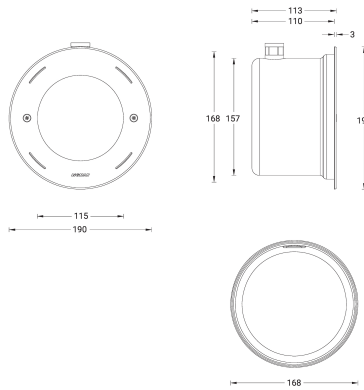

BORNHOLM 3 (BOH-60021)

Technical information

Material	Stainless Steel
Light source	9 LED
Power	23 W
Lumen	1925 - 2437 lm
Efficacy	84 - 106 lm/W
Driver option	Remote driver (included)
Driver	Constant current (CC)
Input voltage	2100 mA, 9 VDC

Optic	N, M, W, VW, E
Optic value	11°, 17°, 32°, 71°x58°, 43°x11°
CCT / CRI	3000K CRI80, 4000K CRI80
Bug	B2-U0-G0, B3-U0-G0
ULR	<1%
ULOR	<1%
CIE flux code n°3	100
Dimming type	On/Off, 1-10V

Product colours	Stainless Steel
Weight	2.3 kg
Operating temperature	-20 °C to 40 °C
Cable	One cable gland supplied with 2 m of 2x1.0 sqmm outdoor cable
Through wiring	Single cable entry
Lens / Reflector / Optic	Clear toughened glass

BOH-60021