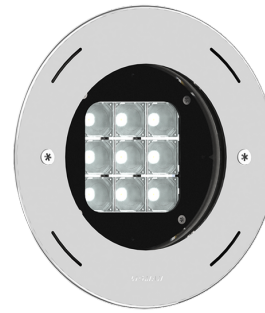

BORNHOLM 3 (BOH-60021)

Product description

Without remote box IP-rated - With remote driver / recessing box - Constant current (CC) 2100 mA

Luminaire Structure

- Stainless steel body in grade 316
- Single cable entry
- One cable gland supplied with 2 m of 2x1.0 sqmm outdoor cable
- Stainless steel fasteners in grade 316
- Durable silicone rubber gasket
- Clear toughened glass
- Remote driver (included)
- Remote box IP-rated is not included and is to be ordered separately for constant current (CC) products
- Recessing box in stainless steel 316 grade
- Luminaire must be submerged when operational
- Maximum depth 2 m
- Outdoor cable needs to be ordered with a specific length
- Maximum distance of the Remote DMX/RDM decoder is 8 m

Optic

Product colour

BORNHOLM 3 (BOH-60021)

Technical information

Material	Stainless Steel
Light source	9 LED
Power	23 W
Lumen	1925 - 2437 lm
Efficacy	84 - 106 lm/W
Driver option	Remote driver (included)
Driver	Constant current (CC)
Input voltage	2100 mA, 9 VDC

Optic	N, M, W, VW, E
Optic value	11°, 17°, 32°, 71°x58°, 43°x11°
CCT / CRI	3000K CRI80, 4000K CRI80
Bug	B2-U0-G0, B3-U0-G0
ULR	<1%
ULOR	<1%
CIE flux code n°3	100
Dimming type	On/Off, 1-10V

Product colours	Stainless Steel
Weight	2.3 kg
Operating temperature	-20 °C to 40 °C
Cable	One cable gland supplied with 2 m of 2x1.0 sqmm outdoor cable
Through wiring	Single cable entry
Lens / Reflector / Optic	Clear toughened glass