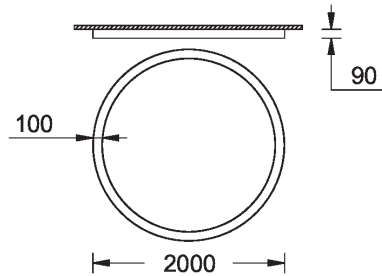

GAVLE 4 (GAV-80431)

Technical information

Material	Aluminium
Light source	1344 LED
Power	173 W
Lumen	20033 - 20911 lm
Efficacy	116 - 121 lm/W
Driver option	Integral control gear

Driver	Constant current (CC)
Input voltage	220-240 V 50/60 Hz
Optic	0
Optic value	Opal
CCT / CRI	3000K CRI80, 4000K CRI80
Dimming type	On/Off, 1-10V, DALI

Product colours	Black, White, Matt Silver, Concrete - Urban, Softscape - Urban, Stone - Urban, Corten - Urban, Oak - Woodland, Walnut - Woodland, Pine - Woodland
Weight	18.8 kg
Operating temperature	-20 °C to 40 °C
Variants (On/Off, 1-10V, DALI)	Compatible with EN/ IEC 60598-2-22: Suitable for emergency installations as central supply, non-maintained (Z0)

GAV-80431