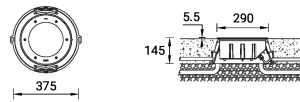

KIOS 5 (KI-60775)

Technical information

Material	Stainless Steel
Light source	7 LED
Power	33 W
Lumen	2967 - 3320 lm
Efficacy	90 - 101 lm/W
Driver option	Integral control gear
Driver	Constant current (CC)
Input voltage	220-240 V 50/60 Hz
Optic	VN

Optic value	8°
CCT / CRI	2700K CRI80, 3000K CRI80, 4000K CRI80
Bug	B0-U5-G0
ULR	100%
ULOR	100%
Dimming type	On/Off, 1-10V, DALI
Product colours	Stainless Steel
Weight	6.7 kg
Operating temperature	-20 °C to 40 °C

Through wiring	Single cable entry, through wiring upon request
Lens / Reflector / Optic	Clear toughened glass, High-efficiency PMMA lens
MacAdam Ellipse	3 SDCM
Lifetime L90B10 (hours)	> 109,000
Lifetime L80B10 (hours)	> 109,000
Lifetime L80B50 (hours)	> 109,000
Variants (DALI)	Compatible with EN/ IEC 60598-2-22: Suitable for emergency installations as central supply, non-maintained (Z0)

KI-60775