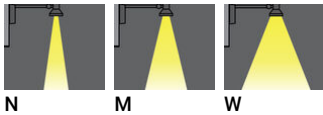

**MIC 6 (MI-50431)**

**Product description**

Large

microPrim™

**Luminaire Structure**

- Die-cast aluminium housing
- Pre-treated before powder coating ensuring high corrosion resistance
- Single cable entry
- Stainless steel fasteners in grade 304 with zinc flake coating (ZFC)
- Durable silicone rubber gasket
- High-efficiency PMMA lens
- Clear toughened glass
- Integral control gear

**Optic**

N M W

**Product colour**

01 - Black (RAL 9011)    02 - Dark Grey (RAL 7043)    03 - White (RAL 9003)    05 - Matt Silver (RAL 9006)

06 - Bronze (RAL 6014)

**Special finishes upon request**

SU01 - Concrete - Urban    SU02 - Softscape - Urban    SU03 - Stone - Urban    SU04 - Corten - Urban

<b>Optic</b>	N, M, W
<b>Optic value</b>	15°, 26°, 44°
<b>CCT / CRI</b>	3000K CRI80, 4000K CRI80
<b>Dimming type</b>	On/Off, 1-10V, DALI
<b>Product colours</b>	Black, Dark Grey, White, Matt Silver, Bronze, Concrete - Urban, Softscape - Urban, Stone - Urban, Corten - Urban, Oak - Woodland, Walnut - Woodland, Pine - Woodland
<b>Weight</b>	5.8 kg
<b>Operating temperature</b>	-20 °C to 40 °C
<b>Through wiring</b>	Single cable entry