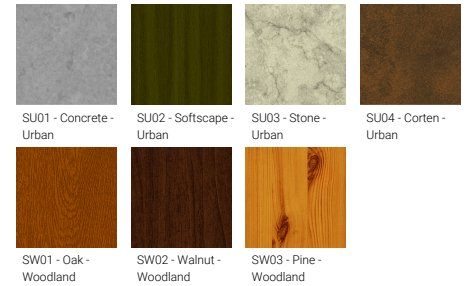

**Optic**

N M W

**Product colour**

01 - Black (RAL 9011)    02 - Dark Grey (RAL 7043)    03 - White (RAL 9003)    05 - Matt Silver (RAL 9006)

06 - Bronze (RAL 6014)

**Special finishes upon request**

SU01 - Concrete - Urban    SU02 - Softscape - Urban    SU03 - Stone - Urban    SU04 - Corten - Urban

SW01 - Oak - Woodland    SW02 - Walnut - Woodland    SW03 - Pine - Woodland

**MIC 6 (MI-50431)**

**Technical information**

<b>Material</b>	Aluminium
<b>Light source</b>	24 LED
<b>Power</b>	38 W
<b>Lumen</b>	3691 - 4272 lm
<b>Efficacy</b>	97 - 112 lm/W
<b>Driver option</b>	Integral control gear
<b>Driver</b>	Constant current (CC)
<b>Input voltage</b>	220-240 V 50/60 Hz

<b>Optic</b>	N, M, W
<b>Optic value</b>	15°, 26°, 44°
<b>CCT / CRI</b>	3000K CRI80, 4000K CRI80
<b>Dimming type</b>	On/Off, 1-10V, DALI
<b>Product colours</b>	Black, Dark Grey, White, Matt Silver, Bronze, Concrete - Urban, Softscape - Urban, Stone - Urban, Corten - Urban, Oak - Woodland, Walnut - Woodland, Pine - Woodland
<b>Weight</b>	5.8 kg
<b>Operating temperature</b>	-20 °C to 40 °C
<b>Through wiring</b>	Single cable entry