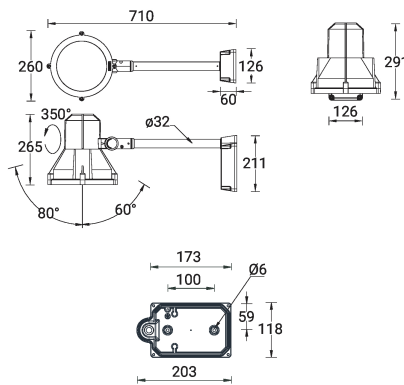

MIC 6 (MI-50431)

Technical information

Material	Aluminium
Light source	24 LED
Power	38 W
Lumen	3691 - 4272 lm
Efficacy	97 - 112 lm/W
Driver option	Integral control gear
Driver	Constant current (CC)
Input voltage	220-240 V 50/60 Hz

Optic	N, M, W
Optic value	15°, 26°, 44°
CCT / CRI	3000K CRI80, 4000K CRI80
Dimming type	On/Off, 1-10V, DALI
Product colours	Black, Dark Grey, White, Matt Silver, Bronze, Concrete - Urban, Softscape - Urban, Stone - Urban, Corten - Urban, Oak - Woodland, Walnut - Woodland, Pine - Woodland
Weight	5.8 kg
Operating temperature	-20 °C to 40 °C
Through wiring	Single cable entry

Lens / Reflector / Optic	High-efficiency PMMA lens, Clear toughened glass
MacAdam Ellipse	3 SDCM
Lifetime L90B10 (hours)	> 120,000
Lifetime L80B10 (hours)	> 120,000
Lifetime L80B50 (hours)	> 120,000
Variants (1-10V, DALI)	Compatible with EN/ IEC 60598-2-22: Suitable for emergency installations as central supply, non-maintained (Z0)

MI-50431