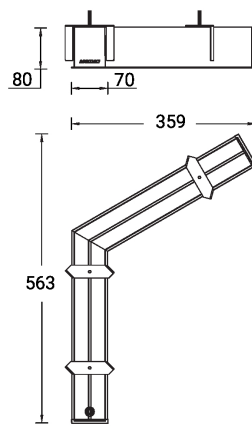

**NYBRO 14 (NYB-80881-RE)**

**Product description**

Down - L120° corner - 70x80 mm - 563 mm

microPrim™

**Luminaire Structure**

- Die-cast aluminium end-caps and extruded aluminium profile with powder coating
- Passive thermal management
- Stainless steel fasteners in grade 304 with zinc flake coating (ZFC)
- PMMA diffuser with Opal (UGR <19) and micro prismatic (UGR <13) options for better glare control
- Integral control gear
- Cut the connection angle according to the shape
- Stainless steel brackets and screws for mounting
- Down light distribution only
- Wireless control available through Bluetooth connection
- Daylight and occupancy sensor options

**Optic**

**Product colour**

**Special finishes upon request**

**NYBRO 14 (NYB-80881-RE)**

**Technical information**

<b>Material</b>	Aluminium
<b>Light source</b>	84 LED
<b>Power</b>	12 W
<b>Lumen</b>	1067 - 1338 lm
<b>Efficacy</b>	89 - 112 lm/W
<b>Driver option</b>	Integral control gear
<b>Driver</b>	Constant current (CC)

NYB-80881-RE

**NYBRO 14** (NYB-80881-RE)**Accessory**

---

---

Continuous-coupler bracket  
(60/70 mm Down & 60 mm  
Down & Up profile)  
**A81581**

---

---

DALI Control System  
**Control-DALI**