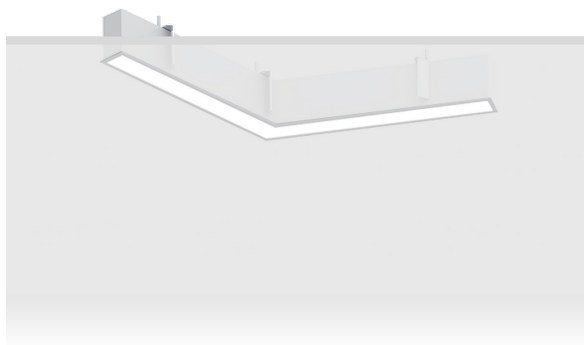

**NYBRO 14 (NYB-80881-RE)**

**Product description**

Down - L120° corner - 70x80 mm - 563 mm

microPrim™

**Luminaire Structure**

- Die-cast aluminium end-caps and extruded aluminium profile with powder coating
- Passive thermal management
- Stainless steel fasteners in grade 304 with zinc flake coating (ZFC)
- PMMA diffuser with Opal (UGR <19) and micro prismatic (UGR <13) options for better glare control
- Integral control gear
- Cut the connection angle according to the shape
- Stainless steel brackets and screws for mounting
- Down light distribution only
- Wireless control available through Bluetooth connection
- Daylight and occupancy sensor options

**Optic**

**Product colour**

**Special finishes upon request**

**NYBRO 14 (NYB-80881-RE)**

**Technical information**

<b>Material</b>	Aluminium
<b>Light source</b>	84 LED
<b>Power</b>	12 W
<b>Lumen</b>	1067 - 1338 lm
<b>Efficacy</b>	89 - 112 lm/W
<b>Driver option</b>	Integral control gear
<b>Driver</b>	Constant current (CC)