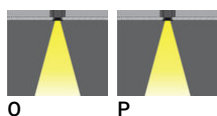

**NYBRO 14 (NYB-80881-RE)**

**Product description**

Down - L120° corner - 70x80 mm - 563 mm

microPrim™

**Luminaire Structure**

- Die-cast aluminium end-caps and extruded aluminium profile with powder coating
- Passive thermal management
- Stainless steel fasteners in grade 304 with zinc flake coating (ZFC)
- PMMA diffuser with Opal (UGR <19) and micro prismatic (UGR <13) options for better glare control
- Integral control gear
- Cut the connection angle according to the shape
- Stainless steel brackets and screws for mounting
- Down light distribution only
- Wireless control available through Bluetooth connection
- Daylight and occupancy sensor options

**Optic**

**Product colour**

**Special finishes upon request**

**NYBRO 14 (NYB-80881-RE)**

**Technical information**

<b>Material</b>	Aluminium
<b>Light source</b>	84 LED
<b>Power</b>	12 W
<b>Lumen</b>	1067 - 1338 lm
<b>Efficacy</b>	89 - 112 lm/W
<b>Driver option</b>	Integral control gear
<b>Driver</b>	Constant current (CC)

<b>Input voltage</b>	220-240 V 50/60 Hz
<b>Optic</b>	O, P
<b>Optic value</b>	Opal, Micro-prismatic
<b>CCT / CRI</b>	3000K CRI80, 4000K CRI80
<b>Dimming type</b>	On/Off, DALI
<b>Product colours</b>	Black, White, Matt Silver, Concrete - Urban, Softscape - Urban, Stone - Urban, Corten - Urban, Oak - Woodland, Walnut - Woodland, Pine - Woodland
<b>Weight</b>	2.9 kg