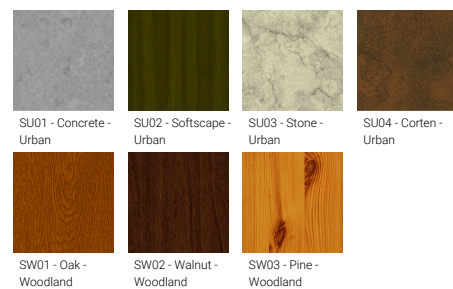

**Optic**

**Product colour**

**Special finishes upon request**

**NYBRO 14 (NYB-80881-RE)**

**Technical information**

<b>Material</b>	Aluminium
<b>Light source</b>	84 LED
<b>Power</b>	12 W
<b>Lumen</b>	1067 - 1338 lm
<b>Efficacy</b>	89 - 112 lm/W
<b>Driver option</b>	Integral control gear
<b>Driver</b>	Constant current (CC)

<b>Input voltage</b>	220-240 V 50/60 Hz
<b>Optic</b>	O, P
<b>Optic value</b>	Opal, Micro-prismatic
<b>CCT / CRI</b>	3000K CRI80, 4000K CRI80
<b>Dimming type</b>	On/Off, DALI
<b>Product colours</b>	Black, White, Matt Silver, Concrete - Urban, Softscape - Urban, Stone - Urban, Corten - Urban, Oak - Woodland, Walnut - Woodland, Pine - Woodland
<b>Weight</b>	2.9 kg