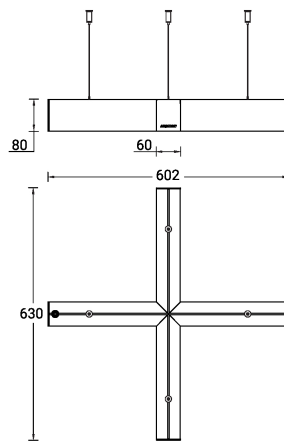

NYBRO 22 (NYB-80973-PE)

Technical information

Material	Aluminium
Light source	144 LED
Power	37 W
Lumen	3355 - 4215 lm
Efficacy	91 - 114 lm/W
Driver option	Integral control gear
Driver	Constant current (CC)

Input voltage	220-240 V 50/60 Hz
Optic	O, P
Optic value	Opal, Micro-prismatic
CCT / CRI	3000K CRI80, 4000K CRI80
Dimming type	On/Off, DALI
Product colours	Black, White, Matt Silver, Concrete - Urban, Softscape - Urban, Stone - Urban, Corten - Urban, Oak - Woodland, Walnut - Woodland, Pine - Woodland
Weight	4.5 kg

Operating temperature	-20 °C to 40 °C
MacAdam Ellipse	3 SDCM
Lifetime L90B10 (hours)	> 23,000
Lifetime L80B10 (hours)	> 45,000
Lifetime L80B50 (hours)	> 50,000
Variants (On/Off, DALI)	Compatible with EN/ IEC 60598-2-22: Suitable for emergency installations as central supply, non-maintained (Z0)

NYB-80973-PE