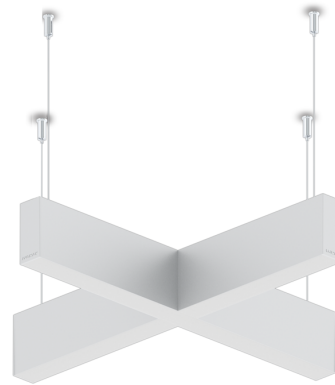

NYBRO 22 (NYB-80973-PE)

Product description

Down - X90° - 60x80 mm - 630 mm

microPrim™

Luminaire Structure

- Die-cast aluminium end-caps and extruded aluminium profile with powder coating
- Passive thermal management
- Stainless steel fasteners in grade 304 with zinc flake coating (ZFC)
- PMMA diffuser with Opal (UGR <19) and micro prismatic (UGR <13) options for better glare control

- Integral control gear
- Cut the connection angle according to the shape complete with electrical wires in white for mounting
- Up and down light distribution options

- Wireless control available through Bluetooth connection
- Daylight and occupancy sensor options

Optic

Product colour

01 - Black (RAL 9011) 03 - White (RAL 9003) 05 - Matt Silver (RAL 9006)

Special finishes upon request

SU01 - Concrete - Urban SU02 - Softscape - Urban SU03 - Stone - Urban SU04 - Corten - Urban