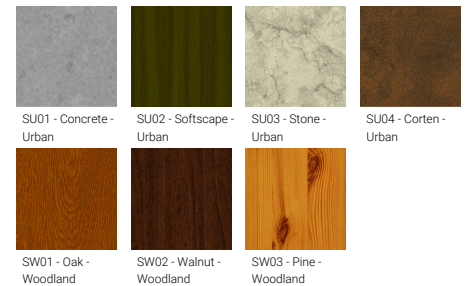

Optic

Product colour

Special finishes upon request