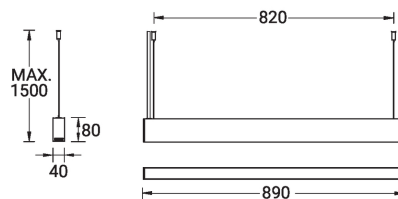

NYBRO 9 (NYB-90011)

Technical information

Material	Aluminium
Light source	108 LED
Power	15 W
Lumen	1114 - 1350 lm
Efficacy	74 - 90 lm/W
Driver option	Integral control gear
Driver	Constant current (CC)

Input voltage	220-240 V 50/60 Hz
Optic	O, P
Optic value	Opal, Micro-prismatic
CCT / CRI	3000K CRI80, 4000K CRI80
Dimming type	On/Off, 1-10V, DALI
Product colours	Black, White, Matt Silver, Concrete - Urban, Softscape - Urban, Stone - Urban, Corten - Urban, Oak - Woodland, Walnut - Woodland, Pine - Woodland
Weight	2.2 kg

Operating temperature	-20 °C to 40 °C
MacAdam Ellipse	3 SDCM
Lifetime L90B10 (hours)	> 23,000
Lifetime L80B10 (hours)	> 45,000
Lifetime L80B50 (hours)	> 50,000
Variants (1-10V, DALI)	Compatible with EN/ IEC 60598-2-22: Suitable for emergency installations as central supply, non- maintained (Z0)

NYB-90011