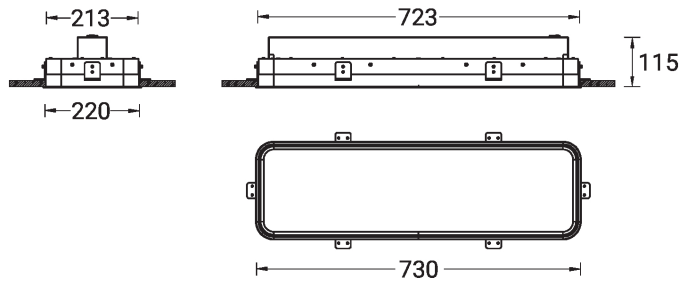

PITTSFIELD 1 (PIT-80005)

Technical information

Material	Aluminium	Driver option	Integral control gear	Weight	3.7 kg
Light source	1152 LED	Driver	Constant current (CC)	Operating temperature	-20 °C to 40 °C
Power	36 W	Input voltage	220-240 V 50/60 Hz	VARIANTS	Compatible with EN/ IEC 60598-2-22: Suitable for emergency installations as central supply, non-maintained (Z0)
Lumen	1360 lm	CCT / CRI	RGBW40		
Efficacy	38 lm/W	Product colours	Black, White, Matt Silver, Concrete - Urban, Softscape - Urban, Stone - Urban, Corten - Urban, Oak - Woodland, Walnut - Woodland, Pine - Woodland		

PIT-80005