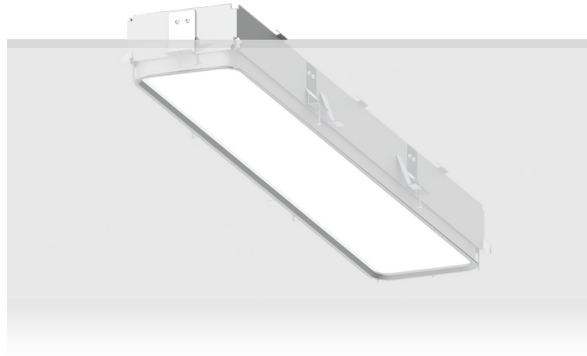

PITTSFIELD 1 (PIT-80005)

Product description

Down - 730 mm - RGBW DMX

microPrim™

Luminaire Structure

- Extruded aluminium bended profile with powder coating
- Passive thermal management
- Stainless steel fasteners in grade 304 with zinc flake coating (ZFC)
- PMMA diffuser with Opal (UGR <19) and micro prismatic (UGR <13) options for better glare control
- Integral control gear
- Stainless steel brackets and screws for mounting
- Down light distribution only
- Wireless control available through Bluetooth connection
- Daylight and occupancy sensor options
- Emergency module (1 or 3 hours) is available upon request with 3 options (BASIC, SELF-TEST, PRO-DALI)

Product colour

01 - Black (RAL 9011) 03 - White (RAL 9003) 05 - Matt Silver (RAL 9006)

Special finishes upon request

SU01 - Concrete - Urban SU02 - Softscape - Urban SU03 - Stone - Urban SU04 - Corten - Urban

SW01 - Oak - Woodland SW02 - Walnut - Woodland SW03 - Pine - Woodland

PITTSFIELD 1 (PIT-80005)

Technical information

Material	Aluminium	Driver option	Integral control gear	Weight	3.7 kg
Light source	1152 LED	Driver	Constant current (CC)	Operating temperature	-20 °C to 40 °C
Power	36 W	Input voltage	220-240 V 50/60 Hz	VARIANTS	Compatible with EN/ IEC 60598-2-22: Suitable for emergency installations as central supply, non-maintained (Z0)
Lumen	1360 lm	CCT / CRI	RGBW40		
Efficacy	38 lm/W	Product colours	Black, White, Matt Silver, Concrete - Urban, Softscape - Urban, Stone - Urban, Corten - Urban, Oak - Woodland, Walnut - Woodland, Pine - Woodland		