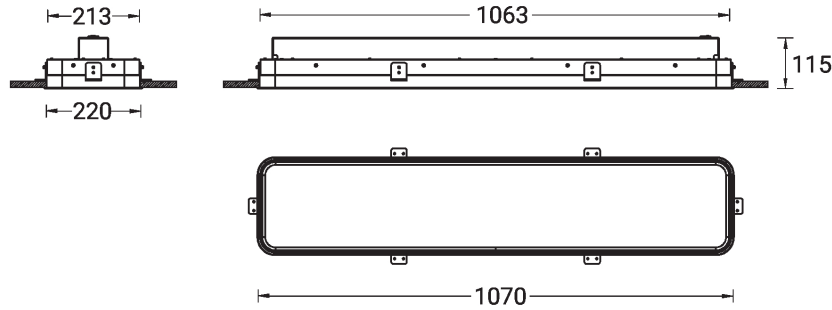

PITTSFIELD 1 (PIT-80011)

Technical information

Material	Aluminium
Light source	432 LED
Power	27 W
Lumen	2915 - 3336 lm
Efficacy	108 - 124 lm/W
Driver option	Integral control gear
Driver	Constant current (CC)

Input voltage	220-240 V 50/60 Hz
Optic	O, P
Optic value	Opal, Micro-prismatic
CCT / CRI	3000K CRI80, 4000K CRI80
Dimming type	On/Off, 1-10V, DALI
Product colours	Black, White, Matt Silver, Concrete - Urban, Softscape - Urban, Stone - Urban, Corten - Urban, Oak - Woodland, Walnut - Woodland, Pine - Woodland
Weight	5.2 kg

Operating temperature	-20 °C to 40 °C
MacAdam Ellipse	3 SDCM
Lifetime L90B10 (hours)	> 23,000
Lifetime L80B10 (hours)	> 45,000
Lifetime L80B50 (hours)	> 50,000
Variants (On/Off, 1-10V, DALI)	Compatible with EN/ IEC 60598-2-22: Suitable for emergency installations as central supply, non-maintained (Z0)

PIT-80011