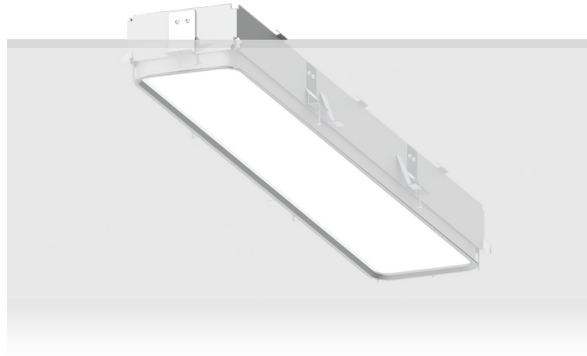

PITTSFIELD 1 (PIT-80011)

Product description

Down - 1070 mm

microPrim™

Luminaire Structure

- Extruded aluminium bended profile with powder coating
- Passive thermal management
- Stainless steel fasteners in grade 304 with zinc flake coating (ZFC)
- PMMA diffuser with Opal (UGR <19) and micro prismatic (UGR <13) options for better glare control

- Integral control gear
- Stainless steel brackets and screws for mounting
- Down light distribution only
- Wireless control available through Bluetooth connection

- Daylight and occupancy sensor options
- Emergency module (1 or 3 hours) is available upon request with 3 options (BASIC, SELF-TEST, PRO-DALI)

SW01 - Oak - Woodland SW02 - Walnut - Woodland SW03 - Pine - Woodland

PITTSFIELD 1 (PIT-80011)

Technical information

Material	Aluminium
Light source	432 LED
Power	27 W
Lumen	2915 - 3336 lm
Efficacy	108 - 124 lm/W
Driver option	Integral control gear
Driver	Constant current (CC)