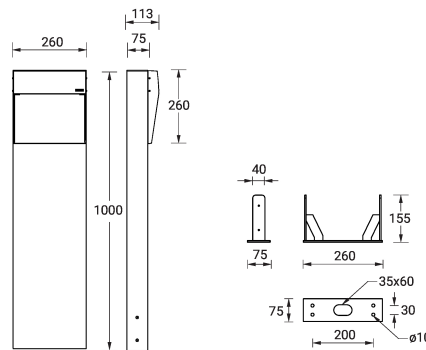

ABACUS 5 (AB-10051)

Technical information

Material	Aluminium
Light source	30 LED
Power	11 W
Lumen	765 - 783 lm
Efficacy	70 - 71 lm/W
Driver option	Integral control gear
Driver	Constant current (CC)
Input voltage	220-240 V 50/60 Hz
Optic	G

Optic value	102°x 70°
CCT / CRI	3000K CRI80, 4000K CRI80
Bug	B1-U2-G1
ULR	2%
ULOR	2%
CIE flux code n°3	96
Dimming type	On/Off
Product colours	Black, Dark Grey, White, Matt Silver, Bronze, Concrete - Urban, Softscape - Urban, Stone - Urban, Corten - Urban, Oak - Woodland, Walnut - Woodland, Pine - Woodland
Weight	9.1 kg

Operating temperature	-20 °C to 40 °C
Cable	One IP68 connector supplied with 0.2 m of 3x1.0 sqmm outdoor cable
Through wiring	Single cable entry
Lens / Reflector / Optic	Frosted glass diffuser
MacAdam Ellipse	3 SDCM
Lifetime L90B10 (hours)	> 23,000
Lifetime L80B10 (hours)	> 45,000
Lifetime L80B50 (hours)	> 49,000
Variants (On/Off)	Compatible with EN/ IEC 60598-2-22: Suitable for emergency installations as central supply, non-maintained (Z0)

AB-10051