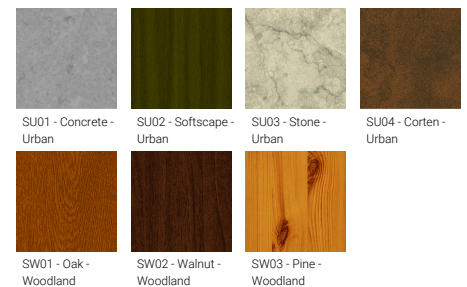

Optic

G

Product colour

Special finishes upon request

ABACUS 5 (AB-10051)

Technical information

Material	Aluminium
Light source	30 LED
Power	11 W
Lumen	765 - 783 lm
Efficacy	70 - 71 lm/W
Driver option	Integral control gear
Driver	Constant current (CC)
Input voltage	220-240 V 50/60 Hz
Optic	G

Optic value	102°x 70°
CCT / CRI	3000K CRI80, 4000K CRI80
Bug	B1-U2-G1
ULR	2%
ULOR	2%
CIE flux code n°3	96
Dimming type	On/Off
Product colours	Black, Dark Grey, White, Matt Silver, Bronze, Concrete - Urban, Softscape - Urban, Stone - Urban, Corten - Urban, Oak - Woodland, Walnut - Woodland, Pine - Woodland
Weight	9.1 kg