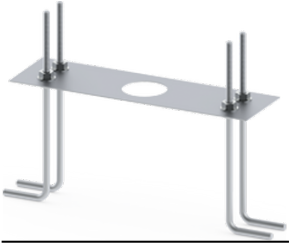

ABACUS 5 (AB-10051)

Accessory

Anchor bolt
A12091