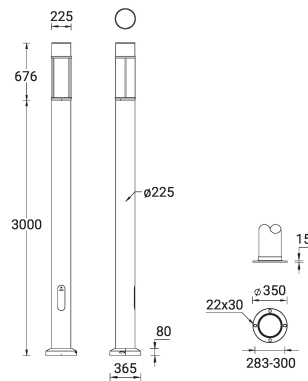

ARIZONA 2 (AR-20974)

Product description

Ø225 mm - Supplied with specific 3 m cylindrical, straight aluminium pole: APD130225-AR-20974 - IP65 - IK06

Luminaire Structure

- Die-cast aluminium housing
- Extruded aluminium column
- Pre-treated before powder coating ensuring high corrosion resistance
- Single cable entry
- One IP68 connector supplied with 0.2 m of 3x1.0 sqmm outdoor cable
- Stainless steel fasteners in grade 304 with zinc flake coating (ZFC)
- Durable silicone rubber gasket
- High-efficiency PMMA lens
- Clear acrylic PMMA diffuser
- Integral control gear
- Maximum wind load resistance is 140 km/h
- Surge protection 10kV
- For ARIZONA 8, the luminaire and the lighting pole with illuminated decorative graphic are controlled separately. Upon request, they can be controlled together by the same protocol, either DMX or DALI.

Optic

Product colour

Special finishes upon request

ARIZONA 2 (AR-20974)

Technical information

Material	Aluminium
Light source	16 LED
Power	35 W
Lumen	3288 - 3697 lm
Efficacy	94 - 106 lm/W
Driver option	Integral control gear
Driver	Constant current (CC)
Input voltage	220-240 V 50/60 Hz
Optic	T2, T3, T4, ME
Optic value	142°x 52°, 137°x 65°, 93°x 64°, 135°x 60°

Cable	One IP68 connector supplied with 0.2 m of 3x1.0 sqmm outdoor cable
Through wiring	Single cable entry
Lens / Reflector / Optic	High-efficiency PMMA lens, Clear acrylic PMMA diffuser
MacAdam Ellipse	3 SDCM
Lifetime L90B10 (hours)	> 90,000
Lifetime L80B10 (hours)	> 90,000
Lifetime L80B50 (hours)	> 90,000
Variants (1-10V)	Compatible with EN/ IEC 60598-2-22: Suitable for emergency installations as central supply, non-maintained (Z0)

AR-20974

ARIZONA 2 (AR-20974)**Accessory**

Circuit breaker box IP44
A21291

Root mount kit
A20791

DALI Control System
Control-DALI

Pole (required)

3 m - Cylindrical, straight
aluminium pole for ARIZONA
APD130225-AR-20974