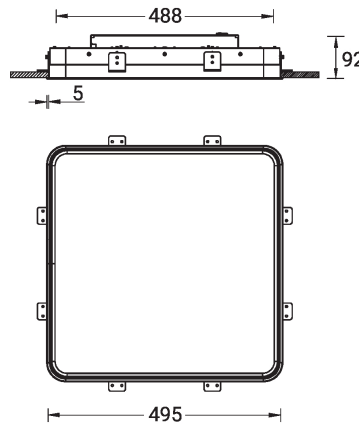

ARDEN 1 (ARD-80025)

Technical information

Material	Aluminium
Light source	1920 LED
Power	60 W
Lumen	1815 lm
Efficacy	30 lm/W
Driver option	Integral control gear
Driver	Constant current (CC)

Input voltage	220-240 V 50/60 Hz
Optic	O, P
Optic value	108°, 93°
CCT / CRI	RGBW40
Dimming type	DMX, DMX/RDM
Product colours	Black, White, Matt Silver, Concrete - Urban, Softscape - Urban, Stone - Urban, Corten - Urban, Oak - Woodland, Walnut - Woodland, Pine - Woodland
Weight	5.1 kg

Operating temperature	-20 °C to 40 °C
Lens / Reflector / Optic	PMMA diffuser with Opal (UGR <19) and micro prismatic (UGR <13) options for better glare control
MacAdam Ellipse	3 SDCM
Lifetime L90B10 (hours)	> 23,000
Lifetime L80B10 (hours)	> 45,000
Lifetime L80B50 (hours)	> 50,000
Variants (DMX/RDM)	Compatible with EN/ IEC 60598-2-22: Suitable for emergency installations as central supply, non-maintained (ZO)

ARD-80025