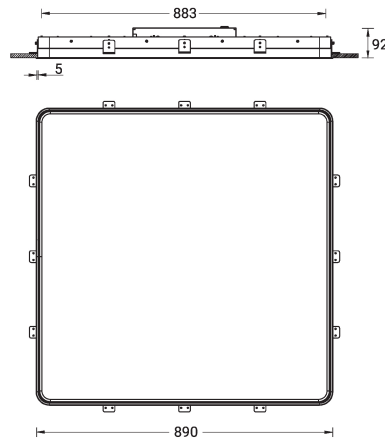

ARDEN 1 (ARD-80041)

Technical information

Material	Aluminium
Light source	1512 LED
Power	108 W
Lumen	12630 - 14846 lm
Efficacy	117 - 137 lm/W
Driver option	Remote driver (included)
Driver	Constant current (CC)
Input voltage	220-240 V 50/60 Hz
Optic	O, P

Optic value	108°, 93°
CCT / CRI	3000K CRI80, 4000K CRI80
Bug	B3-U0-G1, B3-U0-G2
ULR	<1%
ULOR	<1%
CIE flux code n°3	96, 97
Dimming type	On/Off, 1-10V, DALI
Product colours	Black, White, Matt Silver, Concrete - Urban, Softscape - Urban, Stone - Urban, Corten - Urban, Oak - Woodland, Walnut - Woodland, Pine - Woodland
Weight	13.0 kg

Operating temperature	-20 °C to 40 °C
Lens / Reflector / Optic	PMMA diffuser with Opal (UGR <19) and micro prismatic (UGR <13) options for better glare control
MacAdam Ellipse	3 SDCM
Lifetime L90B10 (hours)	> 23,000
Lifetime L80B10 (hours)	> 45,000
Lifetime L80B50 (hours)	> 50,000
Variants (On/Off, 1-10V, DALI)	Compatible with EN/ IEC 60598-2-22: Suitable for emergency installations as central supply, non-maintained (Z0)

ARD-80041