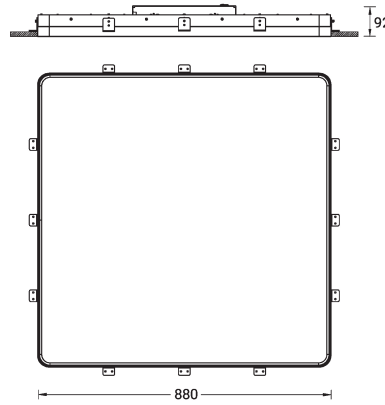

ARDEN 2 (ARD-80143)

Technical information

Material	Aluminium
Light source	3024 LED
Power	151 W
Lumen	20913 lm
Efficacy	138 lm/W
Driver option	Integral control gear
Driver	Constant current (CC)

Input voltage	220-240 V 50/60 Hz
Optic	O, P
Optic value	108°, 93°
CCT / CRI	TW (2700K - 6500K)
Dimming type	DALI
Product colours	Black, White, Matt Silver, Concrete - Urban, Softscape - Urban, Stone - Urban, Corten - Urban, Oak - Woodland, Walnut - Woodland, Pine - Woodland
Weight	12.7 kg

Operating temperature	-20 °C to 40 °C
Lens / Reflector / Optic	PMMA diffuser with Opal (UGR <19) and micro prismatic (UGR <13) options for better glare control
MacAdam Ellipse	3 SDCM
Lifetime L90B10 (hours)	> 23,000
Lifetime L80B10 (hours)	> 45,000
Lifetime L80B50 (hours)	> 50,000
Variants (DALI)	Compatible with EN/ IEC 60598-2-22: Suitable for emergency installations as central supply, non-maintained (Z0)

ARD-80143