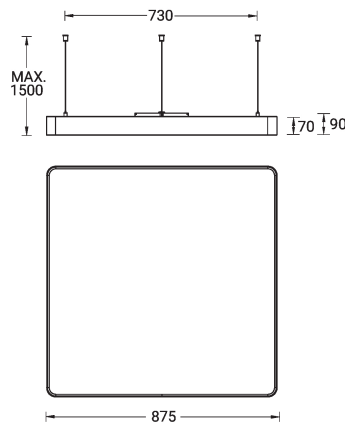

ARDEN 4 (ARD-90043)

Technical information

Material	Aluminium
Light source	3024 LED
Power	151 W
Lumen	20913 lm
Efficacy	138 lm/W
Driver option	Integral control gear
Driver	Constant current (CC)

Input voltage	220-240 V 50/60 Hz
Optic	O, P
Optic value	108°, 93°
CCT / CRI	TW (2700K - 6500K)
Dimming type	DALI
Product colours	Black, White, Matt Silver, Concrete - Urban, Softscape - Urban, Stone - Urban, Corten - Urban, Oak - Woodland, Walnut - Woodland, Pine - Woodland
Weight	12.1 kg

Operating temperature	-20 °C to 40 °C
Lens / Reflector / Optic	PMMA diffuser with Opal (UGR <19) and micro prismatic (UGR <13) options for better glare control
MacAdam Ellipse	3 SDCM
Lifetime L90B10 (hours)	> 23,000
Lifetime L80B10 (hours)	> 45,000
Lifetime L80B50 (hours)	> 50,000
Variants (DALI)	Compatible with EN/ IEC 60598-2-22: Suitable for emergency installations as central supply, non-maintained (Z0)

ARD-90043