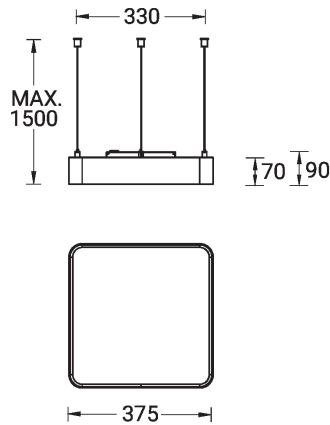

ARDEN 4 (ARD-90114)

Technical information

Material	Aluminium	Optic value	108°, 93°	Lens / Reflector / Optic	PMMA diffuser with Opal (UGR <19) and micro prismatic (UGR <13) options for better glare control
Light source	1152 & 576 LED	Optic (2nd)	0	MacAdam Ellipse	3 SDCM
Power	55 W	Optic (2nd) value	105°	Lifetime L90B10 (hours)	> 23,000
Lumen	1868 lm	CCT / CRI	RGBW30, RGBW40	Lifetime L80B10 (hours)	> 45,000
Driver option	Integral control gear	Dimming type	Bluetooth	Lifetime L80B50 (hours)	> 50,000
Driver	Constant current (CC)	Product colours	Black, White, Matt Silver, Concrete - Urban, Softscape - Urban, Stone - Urban, Corten - Urban, Oak - Woodland, Walnut - Woodland, Pine - Woodland	Variants (Bluetooth)	Compatible with EN/ IEC 60598-2-22: Suitable for emergency installations as central supply, non-maintained (Z0)
Input voltage	220-240 V 50/60 Hz				
Optic	0, P	Weight	3.5 kg		
		Operating temperature	-20 °C to 40 °C		

ARD-90114