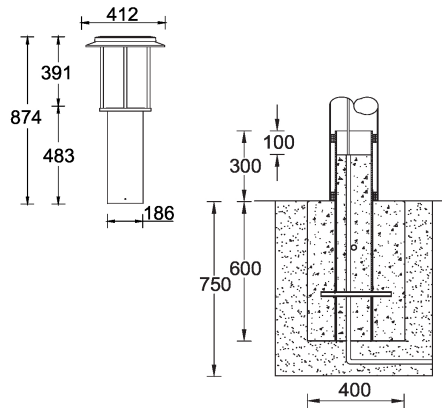

FORREY 3 (FOR-10101-SB)

Technical information

Light source	160 LED
Power	50 W
Lumen	4036 - 4340 lm
Efficacy	80 - 86 lm/W
Driver option	Integral control gear
Driver	Constant current (CC)
Input voltage	220-240 V 50/60 Hz
Optic	G

Optic value	360°
CCT / CRI	3000K CRI80, 4000K CRI80
Dimming type	On/Off, 1-10V, DALI
Product colours	Black, Dark Grey, White, Matt Silver, Bronze, Concrete - Urban, Softscape - Urban, Stone - Urban, Corten - Urban, Oak - Woodland, Walnut - Woodland, Pine - Woodland
Weight	32.0 kg
Operating temperature	-20 °C to 40 °C
Cable	One IP68 connector supplied with 0.2 m of 3x1.0 sqmm outdoor cable
Through wiring	Single cable entry

Lens / Reflector / Optic	White coated aluminium reflector on the top of luminaire, Opal UV-stabilised polycarbonate diffuser
MacAdam Ellipse	3 SDCM
Lifetime L90B10 (hours)	> 23,000
Lifetime L80B10 (hours)	> 45,000
Lifetime L80B50 (hours)	> 49,000
Variants (DALI)	Compatible with EN/ IEC 60598-2-22: Suitable for emergency installations as central supply, non-maintained (Z0)

FOR-10101-SB