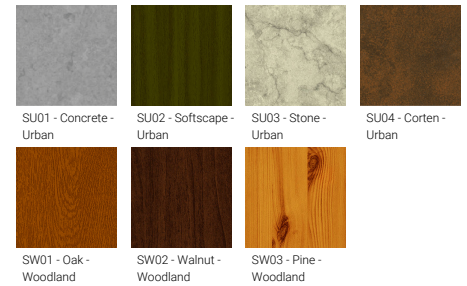

FORREY 3 (FOR-10101-SB)

Product description

Ø186 - 874 mm - With shade & opal diffuser - With integrated security core (Anti-traffic)

Luminaire Structure

- Die-cast aluminium housing and frame
- Extruded aluminium column
- Pre-treated before powder coating ensuring high corrosion resistance
- Models with shade will have colour white coating at inside of shade luminaire and outside surface coating according to colour of luminaire
- Single cable entry
- One IP68 connector supplied with 0.2 m of 3x1.0 sqmm outdoor cable
- Stainless steel fasteners in grade 304 with zinc flake coating (ZFC)
- Durable silicone rubber gasket
- White coated aluminium reflector on the top of luminaire
- Opal UV-stabilised polycarbonate diffuser
- Integral control gear
- FORREY luminaires with opal lens and colder than 3000K CCT do not meet the IDA certification requirements

Optic

G

Product colour

Special finishes upon request

FORREY 3 (FOR-10101-SB)

Technical information

Light source	160 LED
Power	50 W
Lumen	4036 - 4340 lm
Efficacy	80 - 86 lm/W
Driver option	Integral control gear
Driver	Constant current (CC)
Input voltage	220-240 V 50/60 Hz
Optic	G

Optic value	360°
CCT / CRI	3000K CRI80, 4000K CRI80
Dimming type	On/Off, 1-10V, DALI
Product colours	Black, Dark Grey, White, Matt Silver, Bronze, Concrete - Urban, Softscape - Urban, Stone - Urban, Corten - Urban, Oak - Woodland, Walnut - Woodland, Pine - Woodland
Weight	32.0 kg
Operating temperature	-20 °C to 40 °C
Cable	One IP68 connector supplied with 0.2 m of 3x1.0 sqmm outdoor cable
Through wiring	Single cable entry