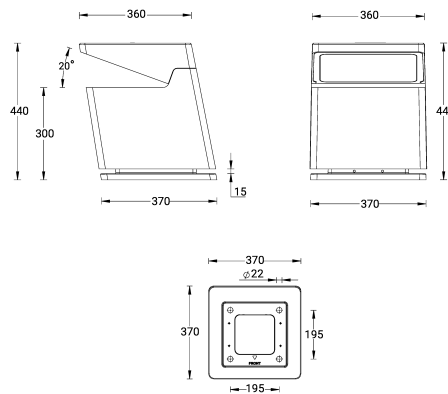

FRAME 1 (FRA-10001)

Technical information

Material	Aluminium
Light source	4 x 36 & 2 x 36 LED
Power	36 W
Lumen	461 - 479 lm
Efficacy	13 lm/W
Driver option	Integral control gear
Driver	Constant current (CC)

Input voltage	220-240 V 50/60 Hz
Optic	G
Optic value	360°
Optic (2nd)	G
Optic (2nd) value	72°
CCT / CRI	3000K CRI80, 4000K CRI80
Dimming type	On/Off, 1-10V, DALI

Product colours	Black, Dark Grey, White, Matt Silver, Bronze, Concrete - Urban, Softscape - Urban, Stone - Urban, Corten - Urban, Oak - Woodland, Walnut - Woodland, Pine - Woodland
Weight	27.0 kg
Operating temperature	-20 °C to 40 °C
Cable	One IP68 connector supplied with 0.2 m of 3x1.0 sqmm outdoor cable
Through wiring	Single cable entry
Lens / Reflector / Optic	Opal toughened glass
Variants (On/Off)	Compatible with EN/ IEC 60598-2-22: Suitable for emergency installations as central supply, non-maintained (Z0)

FRA-10001