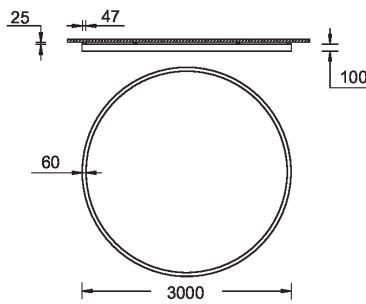

GAVLE 3 (GAV-80251)

Technical information

Material	Aluminium
Light source	1152 & 1152 LED
Power	294 W
Lumen	29041 - 30314 lm
Efficacy	99 - 103 lm/W
Driver option	Integral control gear for On/Off (-ND), DALI (-DA). Remote driver is included for 1-10V (-DI)

Driver	Constant current (CC)
Input voltage	220-240 V 50/60 Hz
Optic	0
Optic value	Opal
CCT / CRI	3000K CRI80, 4000K CRI80
Dimming type	On/Off, 1-10V, DALI

Product colours	Black, White, Matt Silver, Concrete - Urban, Softscape - Urban, Stone - Urban, Corten - Urban, Oak - Woodland, Walnut - Woodland, Pine - Woodland
Weight	30.9 kg
Operating temperature	-20 °C to 40 °C
Variants (On/Off, 1-10V, DALI)	Compatible with EN/ IEC 60598-2-22: Suitable for emergency installations as central supply, non-maintained (Z0)

GAV-80251