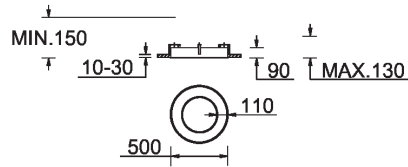

GAVLE 2 (GAV-80304)

Technical information

Material	Aluminium
Light source	1152 LED
Power	41 W
Lumen	1444 lm
Efficacy	35 lm/W
Driver option	Remote driver (included)

Driver	Constant current (CC)
Input voltage	220-240 V 50/60 Hz
Optic	0
Optic value	106°
CCT / CRI	RGBW30, RGBW40
Dimming type	DMX, DMX/RDM

Product colours	Black, White, Matt Silver, Concrete - Urban, Softscape - Urban, Stone - Urban, Corten - Urban, Oak - Woodland, Walnut - Woodland, Pine - Woodland
Weight	3.9 kg
Operating temperature	-20 °C to 40 °C
Variants (DMX/RDM)	Compatible with EN/ IEC 60598-2-22: Suitable for emergency installations as central supply, non-maintained (Z0)

Gavle 500