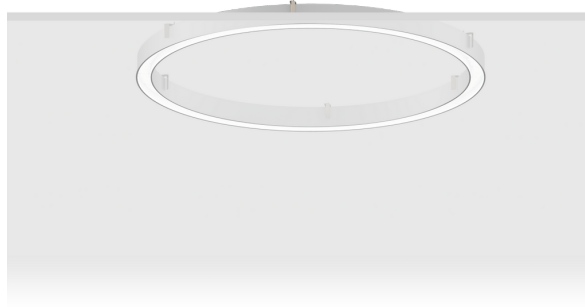

**GAVLE 2** (GAV-80304)

**Product description**

Down - 110x90 mm - 500 mm - RGBW DMX

microPrim™

**Luminaire Structure**

- Extruded aluminium bended profile with powder coating
- Passive thermal management
- Stainless steel fasteners in grade 304 with zinc flake coating (ZFC)
- Opal PMMA diffuser (UGR <19) for glare control
- Remote driver (included)
- Stainless steel brackets and screws for mounting
- Wireless control available through Bluetooth connection
- Daylight and occupancy sensor options
- Down light distribution only

**Optic**

0

**Product colour**

01 - Black (RAL 9011)    03 - White (RAL 9003)    05 - Matt Silver (RAL 9006)

**Special finishes upon request**

SU01 - Concrete - Urban    SU02 - Softscape - Urban    SU03 - Stone - Urban    SU04 - Corten - Urban

SW01 - Oak - Woodland    SW02 - Walnut - Woodland    SW03 - Pine - Woodland

**GAVLE 2** (GAV-80304)

**Technical information**

<b>Material</b>	Aluminium
<b>Light source</b>	1152 LED
<b>Power</b>	41 W
<b>Lumen</b>	1444 lm
<b>Efficacy</b>	35 lm/W
<b>Driver option</b>	Remote driver (included)