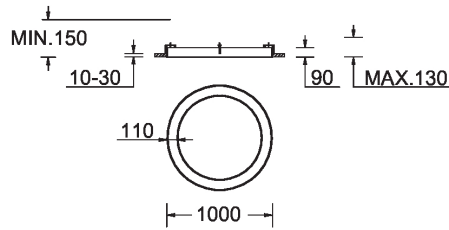

GAVLE 2 (GAV-80311)

Technical information

Material	Aluminium
Light source	672 LED
Power	86 W
Lumen	9497 - 9913 lm
Efficacy	110 - 115 lm/W
Driver option	Integral control gear
Driver	Constant current (CC)

Input voltage	220-240 V 50/60 Hz
Optic	0
Optic value	106°
CCT / CRI	3000K CRI80, 4000K CRI80
Bug	B3-U0-G1
ULR	0%, <1%
ULOR	0%, <1%

CIE flux code n°3	96
Dimming type	On/Off, 1-10V, DALI
Product colours	Black, White, Matt Silver, Concrete - Urban, Softscape - Urban, Stone - Urban, Corten - Urban, Oak - Woodland, Walnut - Woodland, Pine - Woodland
Weight	9.6 kg
Operating temperature	-20 °C to 40 °C
Variants (On/Off, 1-10V, DALI)	Compatible with EN/ IEC 60598-2-22: Suitable for emergency installations as central supply, non-maintained (ZO)

Gavle 1000