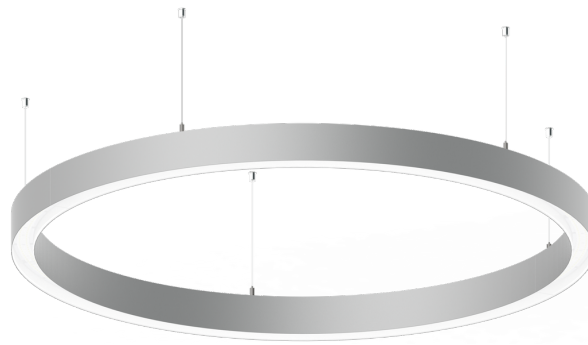

**GAVLE 5 (GAV-90134)**

**Product description**

Down (Optic) & Up (Optic 2nd) - 60x100 mm - 2000 mm - RGBW DMX

microPrim™

**Luminaire Structure**

- Extruded aluminium bended profile with powder coating
- Passive thermal management
- Stainless steel fasteners in grade 304 with zinc flake coating (ZFC)
- Opal PMMA diffuser (UGR <19) for glare control

- Remote driver (included)
- Stainless steel, adjustable, suspension (1.5 m) complete with electrical wires in white for mounting
- Up and down light distribution options
- Wireless control available through Bluetooth connection

SW01 - Oak - Woodland    SW02 - Walnut - Woodland    SW03 - Pine - Woodland

**GAVLE 5 (GAV-90134)**

**Technical information**

<b>Material</b>	Aluminium
<b>Light source</b>	1920 & 1920 LED
<b>Power</b>	216 W
<b>Lumen</b>	7320 lm
<b>Efficacy</b>	34 lm/W
<b>Driver option</b>	Remote driver (included)