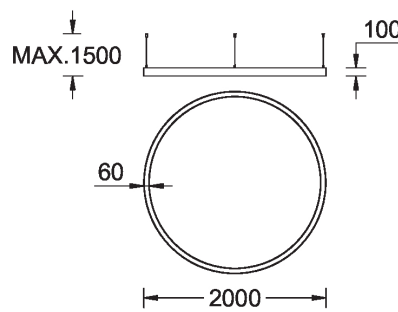

GAVLE 5 (GAV-90134)

Technical information

Material	Aluminium
Light source	1920 & 1920 LED
Power	216 W
Lumen	7320 lm
Efficacy	34 lm/W
Driver option	Remote driver (included)

Driver	Constant current (CC)
Input voltage	220-240 V 50/60 Hz
Optic	0
Optic value	102°
CCT / CRI	RGBW30, RGBW40
Dimming type	DMX, DMX/RDM

Product colours	Black, White, Matt Silver, Concrete - Urban, Softscape - Urban, Stone - Urban, Corten - Urban, Oak - Woodland, Walnut - Woodland, Pine - Woodland
Weight	18.6 kg
Operating temperature	-20 °C to 40 °C
Variants (DMX/RDM)	Compatible with EN/ IEC 60598-2-22: Suitable for emergency installations as central supply, non-maintained (Z0)

GAV-90134