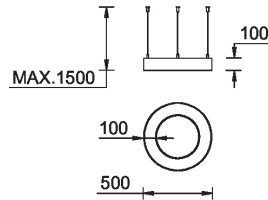

GAVLE 6 (GAV-90304)

Technical information

Material	Aluminium
Light source	1152 & 1152 LED
Power	82 W
Lumen	3023 lm
Efficacy	37 lm/W
Driver option	Remote driver (included)

Driver	Constant current (CC)
Input voltage	220-240 V 50/60 Hz
Optic	0
Optic value	102°
CCT / CRI	RGBW30, RGBW40
Dimming type	DMX, DMX/RDM

Product colours	Black, White, Matt Silver, Concrete - Urban, Softscape - Urban, Stone - Urban, Corten - Urban, Oak - Woodland, Walnut - Woodland, Pine - Woodland
Weight	5.5 kg
Operating temperature	-20 °C to 40 °C
Variants (DMX/RDM)	Compatible with EN/ IEC 60598-2-22: Suitable for emergency installations as central supply, non-maintained (Z0)

Gavle 500