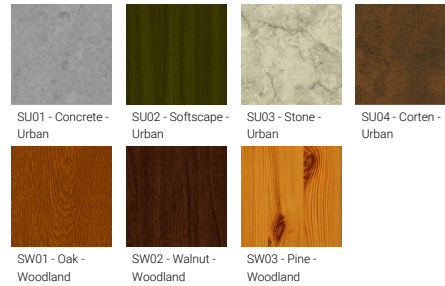

LADOR 14 (LD-20002)

Product description

Supplied with specific 6 m cylindrical, straight aluminium pole: APD160140-LD

Luminaire Structure

- Die-cast aluminium housing
- Pre-treated before powder coating ensuring high corrosion resistance
- Thermal heat dissipation body
- Single cable entry, through wiring upon request
- Stainless steel fasteners in grade 304 with zinc flake coating (ZFC)
- Durable silicone rubber gasket
- High-efficiency PMMA lens
- Clear toughened glass
- Integral control gear
- Maximum wind load resistance is 140 km/h
- Surge protection 10kV

Product colour

Special finishes upon request

LADOR 14 (LD-20002)

Technical information

Material	Aluminium
Light source	4 x 16 LED
Power	140 W
Lumen	13052 - 16440 lm
Efficacy	93 - 117 lm/W
Driver option	Integral control gear
Driver	Constant current (CC)