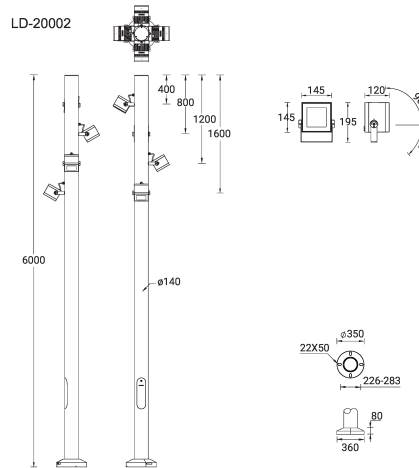

LADOR 14 (LD-20002)

Product description

Supplied with specific 6 m cylindrical, straight aluminium pole: APD160140-LD

Luminaire Structure

- Die-cast aluminium housing
- Pre-treated before powder coating ensuring high corrosion resistance
- Thermal heat dissipation body
- Single cable entry, through wiring upon request
- Stainless steel fasteners in grade 304 with zinc flake coating (ZFC)
- Durable silicone rubber gasket
- High-efficiency PMMA lens
- Clear toughened glass
- Integral control gear
- Maximum wind load resistance is 140 km/h
- Surge protection 10kV

Product colour

Special finishes upon request

LADOR 14 (LD-20002)

Technical information

Material	Aluminium
Light source	4 x 16 LED
Power	140 W
Lumen	13052 - 16440 lm
Efficacy	93 - 117 lm/W
Driver option	Integral control gear
Driver	Constant current (CC)

Input voltage	220-240 V 50/60 Hz
Optic	N, M, W, VW, E
Optic value	10°, 16°, 33°, 72°, 43°x11°
CCT / CRI	3000K CRI80, 4000K CRI80
Bug	B2-U0-G0, B3-U0-G0
ULR	<1%
ULOR	<1%

CIE flux code n°3	100
Dimming type	On/Off, 1-10V, DALI
Product colours	Black, Dark Grey, White, Matt Silver, Bronze, Concrete - Urban, Softscape - Urban, Stone - Urban, Corten - Urban, Oak - Woodland, Walnut - Woodland, Pine - Woodland
Weight	28.3 kg
Operating temperature	-20 °C to 40 °C
Lens / Reflector / Optic	High-efficiency PMMA lens, Clear toughened glass
Variants (1-10V, DALI)	Compatible with EN/ IEC 60598-2-22: Suitable for emergency installations as central supply, non-maintained (Z0)

Root mount kit
A20691

Please contact the factory for technical details if you wish to use Anti-glare accessories, Colour filters, Lenses and slip glasses in combination.

Pole (required)

6 m - Cylindrical, straight
aluminium pole for LADOR
APD160140-LD